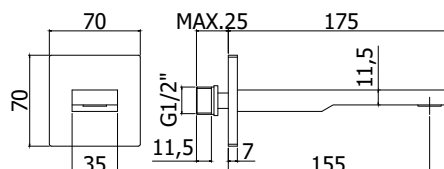

# accessori - fittings

PRODUCT IMAGE

TECHNICAL DRAWING

DESCRIPTION

Wall spout complete with:

- SLIM AIR Aerator M24x1
- metal wall plate 70x70mm
- 1/2"G connection

ART.

**ZBOC 120 . .**

with length l. 155mm

- width l. 35mm

FINISHES

**ZBOC**

- CR - cromo
- BO - bianco opaco
- NO - nero opaco
- ST - finitura steel looking

PRODUCT PAGE

[www.paffoni.it](http://www.paffoni.it)