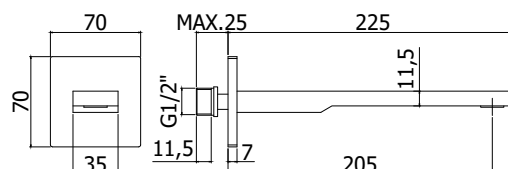

COLLECTION

accessori - fittings

PRODUCT IMAGE

TECHNICAL DRAWING

DESCRIPTION

Wall spout complete with:

- SLIM AIR Aerator M24x1
- metal wall plate 70x70mm
- 1/2"G connection

ART.

ZBOC 121 . .
with length l. 205mm
• width l. 35mm

FINISHES

ZBOC
CR - cromo
BO - bianco opaco
NO - nero opaco
ST - finitura steel looking

PRODUCT PAGE

www.paffoni.it