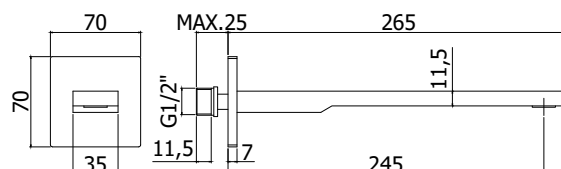

# accessori - fittings

PRODUCT IMAGE

TECHNICAL DRAWING

DESCRIPTION

Wall spout complete with:

- SLIM AIR Aerator M24x1
- metal wall plate 70x70mm
- 1/2"G connection

ART.

**ZBOC 122 . .**

with length l. 245mm

- width l. 35mm

FINISHES

**ZBOC**

- CR - cromo
- BO - bianco opaco
- NO - nero opaco
- ST - finitura steel looking

PRODUCT PAGE

[www.paffoni.it](http://www.paffoni.it)