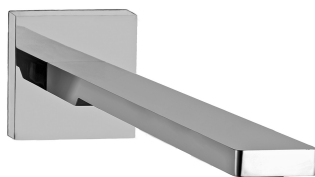

# accessori - fittings

PRODUCT IMAGE

TECHNICAL DRAWING

DESCRIPTION

Wall spout complete with:

- SLIM AIR Aerator M24x1
- metal wall plate 70x70mm
- 1/2"G connection

ART.

**ZBOC 122 . .**

with length l. 245mm

- width l. 35mm

FINISHES

**ZBOC**

- CR - cromo
- BO - bianco opaco
- NO - nero opaco
- ST - finitura steel looking

PRODUCT PAGE

[www.paffoni.it](http://www.paffoni.it)