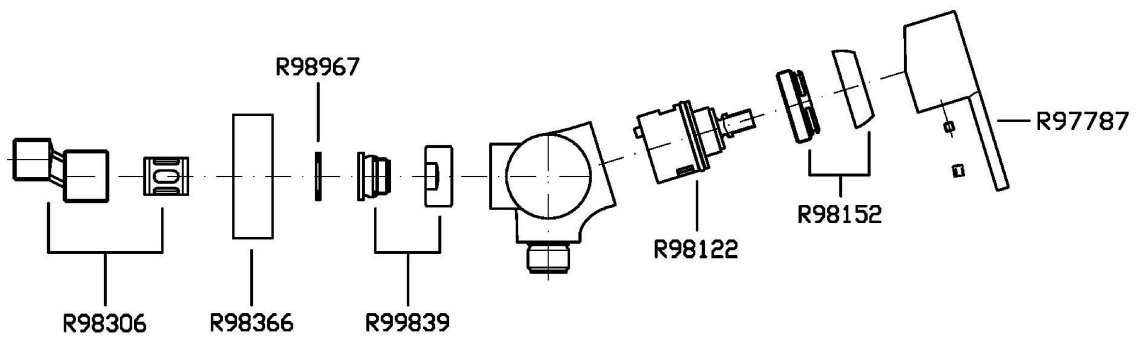

GILL

ZGL106

Esplosi / Exploded