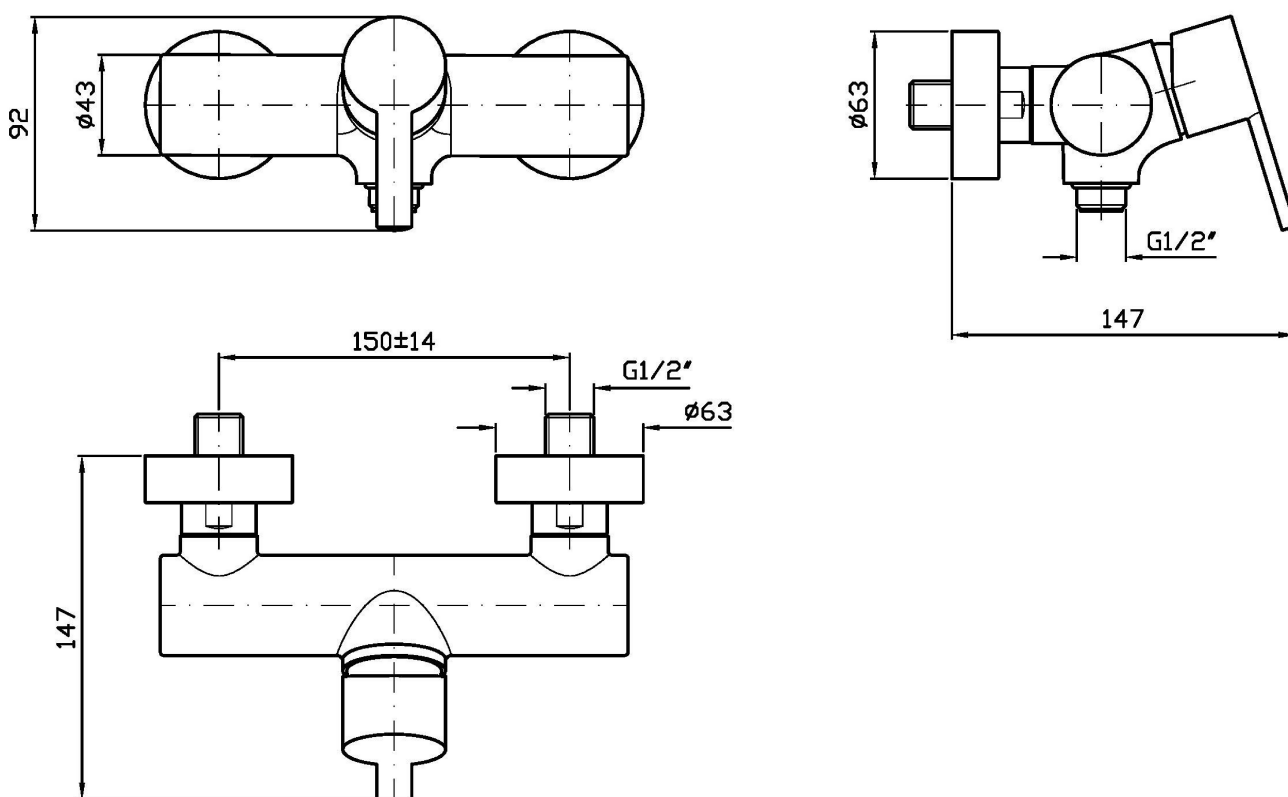

GILL

ZGL106

Disegno Complessivo / Overall Drawing