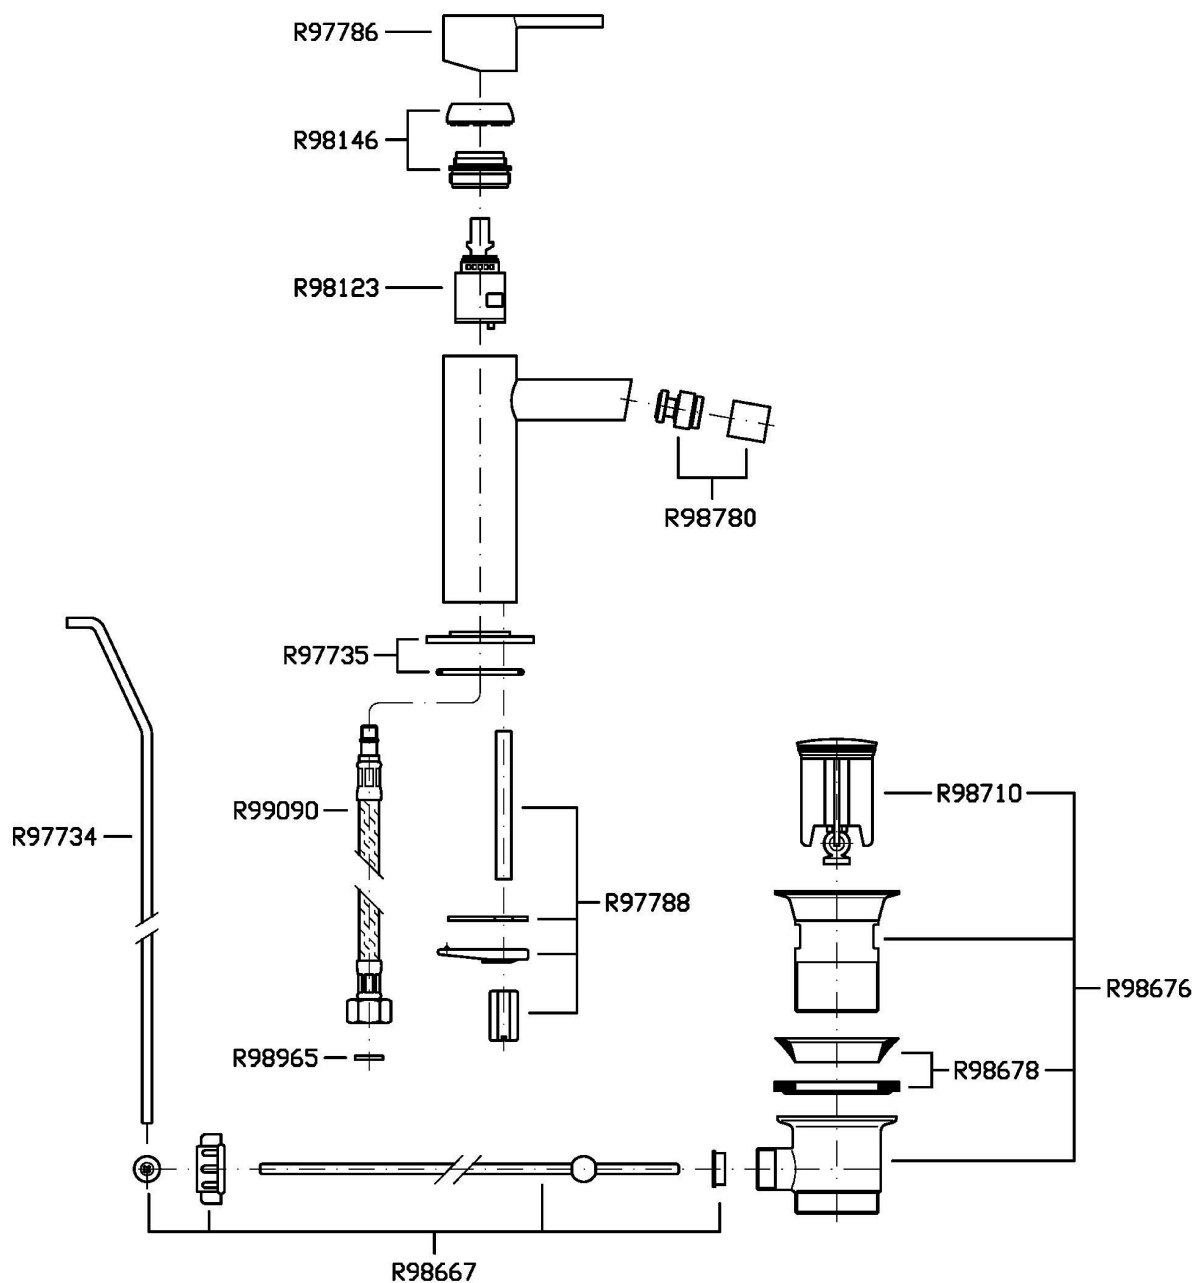

Single lever bidet mixer with aerator, 1¼" pop-up waste, flexible tails.
Water Saving - water flow rate of 6 l/min or less.

Finiture / Finishes

Cromo / Chrome

C3
Nickel Spazzolato / Brushed
Nickel

C41
Oro spazzolato / Brushed Gold

N1
Nero Opaco Goffrato / Embossed
Matt Black

GILL

ZGL386

Disegno Complessivo / Overall Drawing

GILL

ZGL386

Esplosi / Exploded

GILL

ZGL386

Portate / Flowrates (lt/min)

PRESSIONE PRESSURE	1 BAR	2 BAR	3 BAR	4 BAR	5 BAR
P1 BIDET BIDET	2,7	3,6	4,2	4,3	4,2
P2					
P3					
P4					
P5					

GILL

ZGL386

Pesi e Misure / Weights and Sizes

Peso (Kg) Weight (lb)	1,80 (Kg)	3,97 (lb)
Volume test (dc3) - (in3)	4,05 (dc3)	247,15 (in3)
h (mm) - (in)	70,00 (mm)	2,76 (in)
L1 (mm) - (in)	150,00 (mm)	5,91 (in)
L2 (mm) - (in)	385,00 (mm)	15,16 (in)