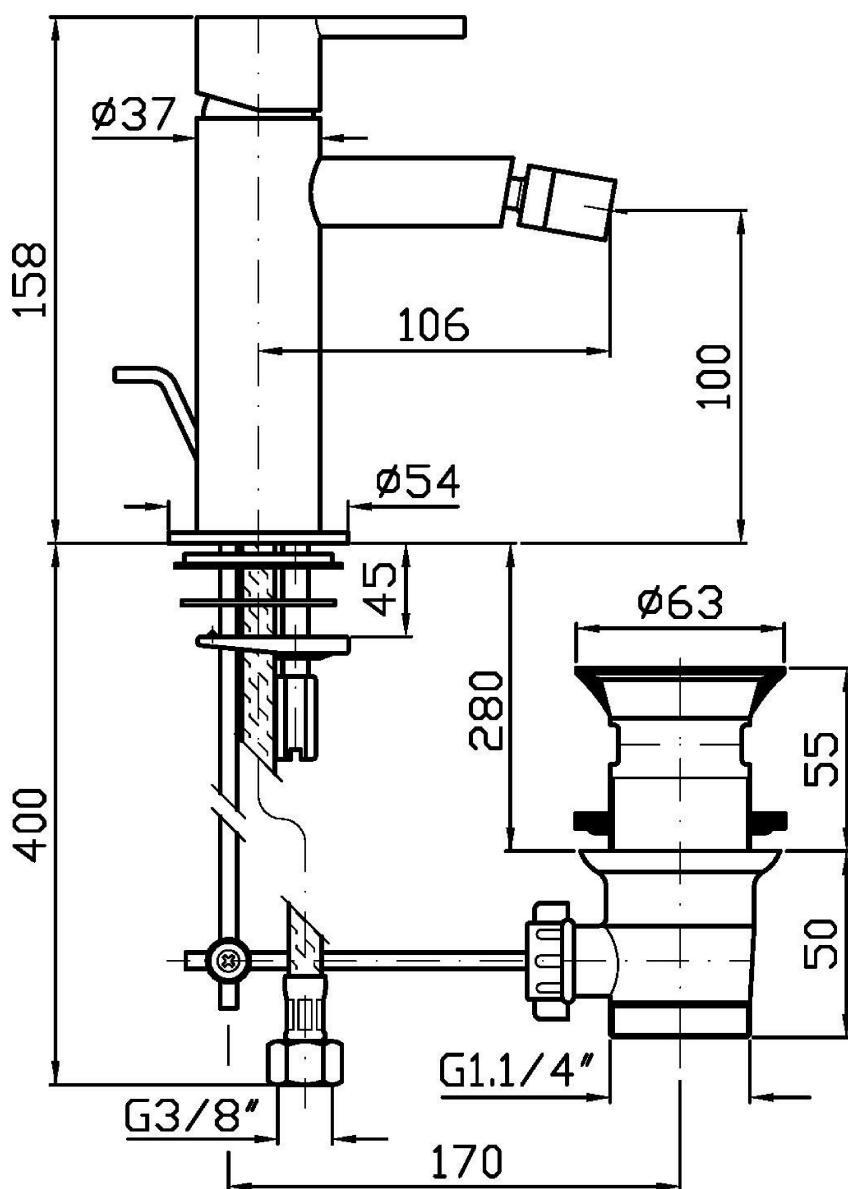

GILL

ZGL386

Disegno Complessivo / Overall Drawing