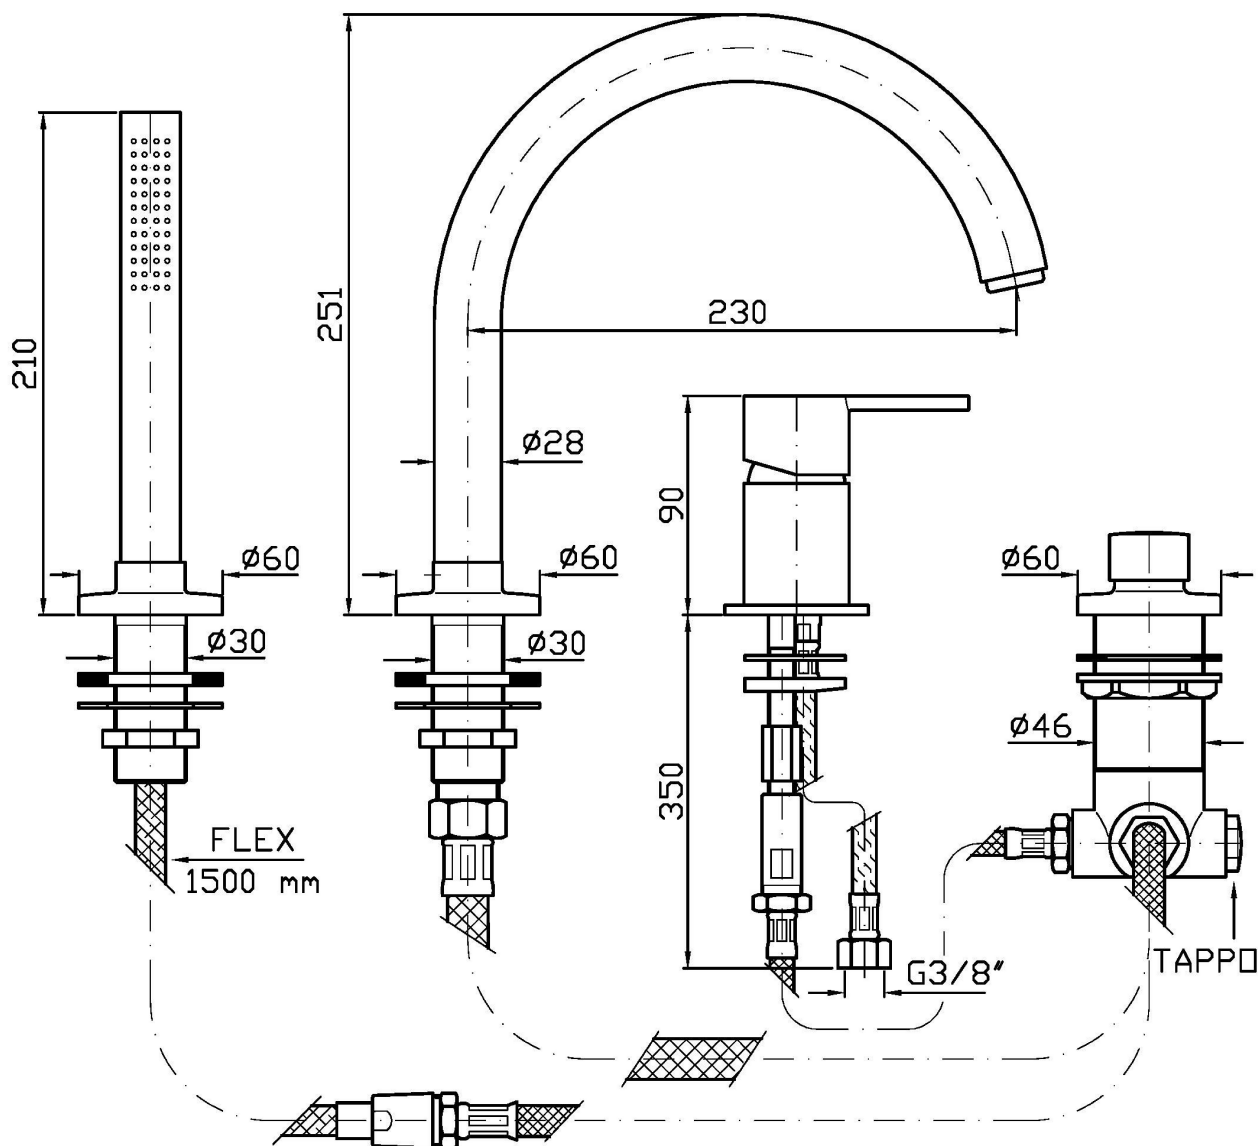

4 hole bath tub single lever mixer, fixed spout, pull-out handshower Z94727, 1500 mm flexible hose.

## GILL

ZGL502

Disegno Complessivo / Overall Drawing

## GILL

ZGL502

Portate / Flowrates (lt/min)

PRESSIONE PRESSURE	1 BAR	2 BAR	3 BAR	4 BAR	5 BAR
P1 BOCCA VASCA WALL SPOUT	8	11,9	14,7	17,1	19,2
P2 DOCCETTA HANDSHOWER	6,1	8,5	8,6	9	9
P3					
P4					
P5					

## GILL

ZGL502

Pesi e Misure / Weights and Sizes

Peso ( Kg ) Weight ( lb )	5,10 ( Kg )	11,24 ( lb )
Volume test ( dc3 ) - ( in3 )	15,98 ( dc3 )	975,16 ( in3 )
h ( mm ) - ( in )	90,00 ( mm )	3,54 ( in )
L1 ( mm ) - ( in )	335,00 ( mm )	13,19 ( in )
L2 ( mm ) - ( in )	530,00 ( mm )	20,87 ( in )