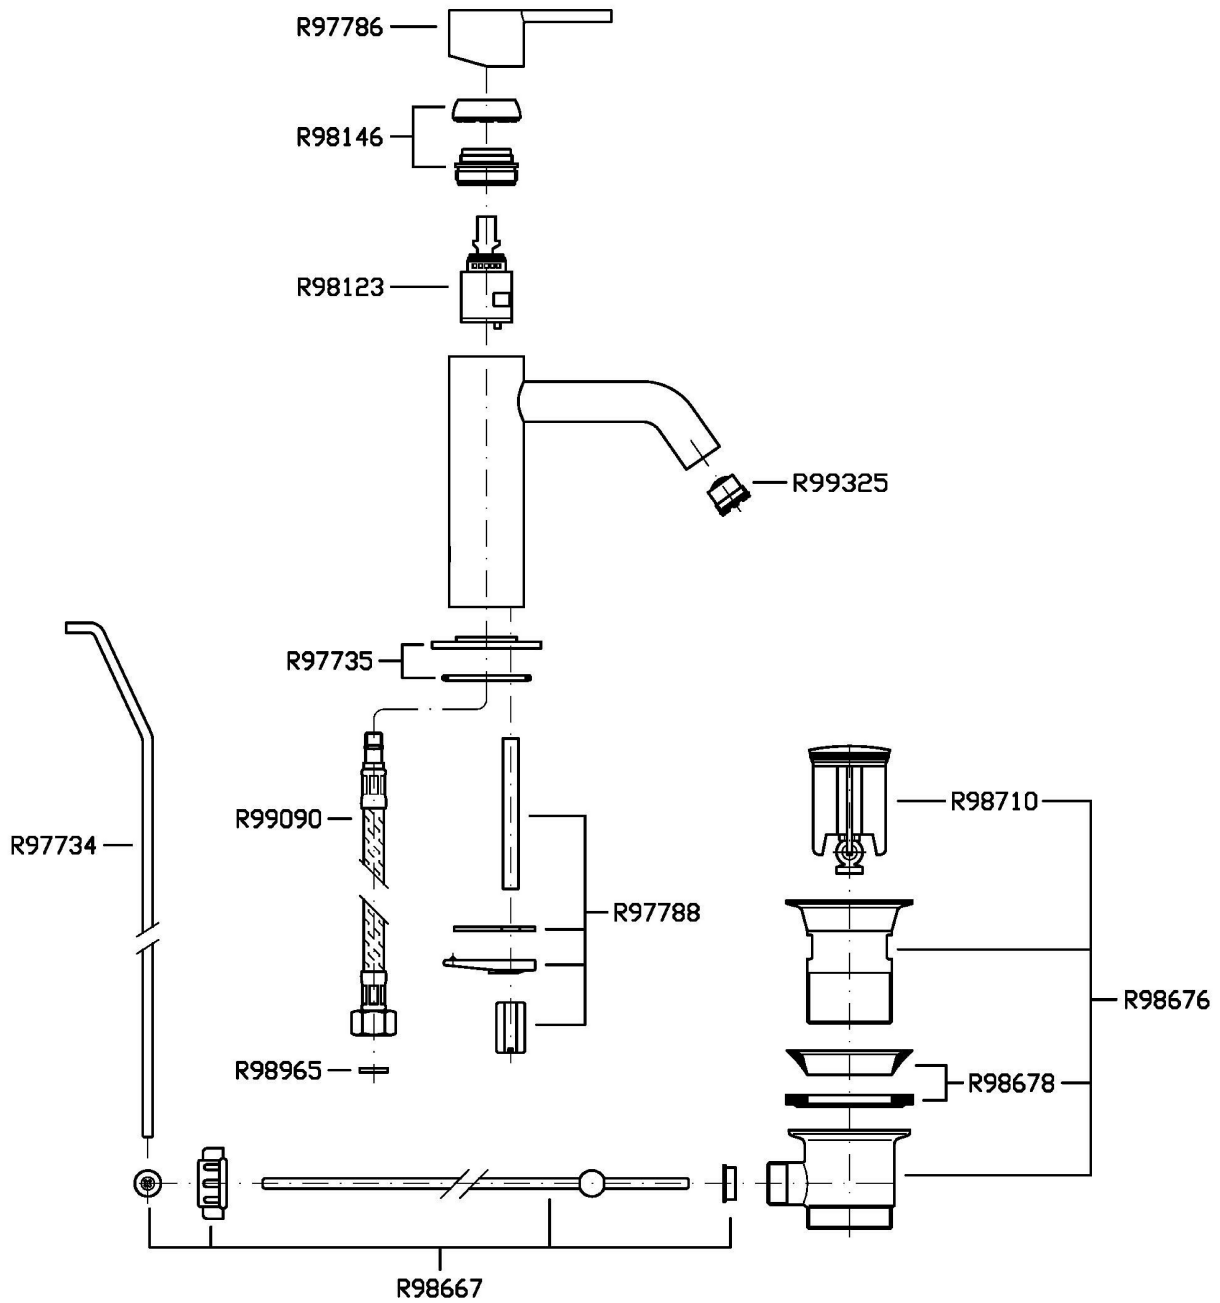

Single lever basin mixer with aerator, 1¼" pop-up waste, flexible tails.
Water Saving - water flow rate of 6 l/min or less.

Finiture / Finishes

Cromo / Chrome

C3
Nickel Spazzolato / Brushed
NickelC41
Oro spazzolato / Brushed GoldN1
Nero Opaco Goffrato / Embossed
Matt Black

GILL

ZGL704

Disegno Complessivo / Overall Drawing

GILL

ZGL704

Esplosi / Exploded

GILL

ZGL704

Portate / Flowrates (lt/min)

PRESSIONE PRESSURE	1 BAR	2 BAR	3 BAR	4 BAR	5 BAR
P1 LAVABO BASIN	3,7	5,1	5,4	5,4	5,4
P2					
P3					
P4					
P5					

GILL

ZGL704

Pesi e Misure / Weights and Sizes

Peso (Kg) Weight (lb)	1,88 (Kg)	4,14 (lb)
Volume test (dc3) - (in3)	4,05 (dc3)	247,15 (in3)
h (mm) - (in)	70,00 (mm)	2,76 (in)
L1 (mm) - (in)	150,00 (mm)	5,91 (in)
L2 (mm) - (in)	385,00 (mm)	15,16 (in)