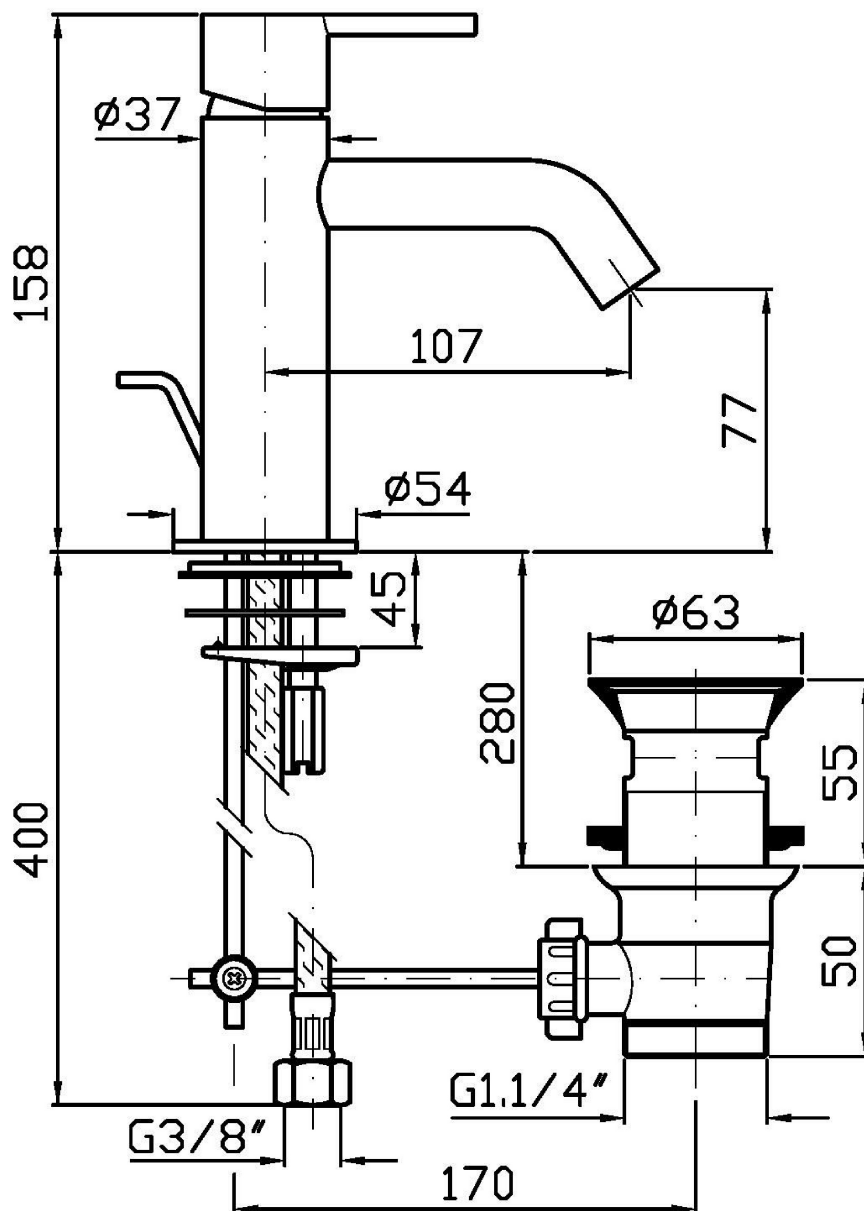

GILL

ZGL704

Disegno Complessivo / Overall Drawing