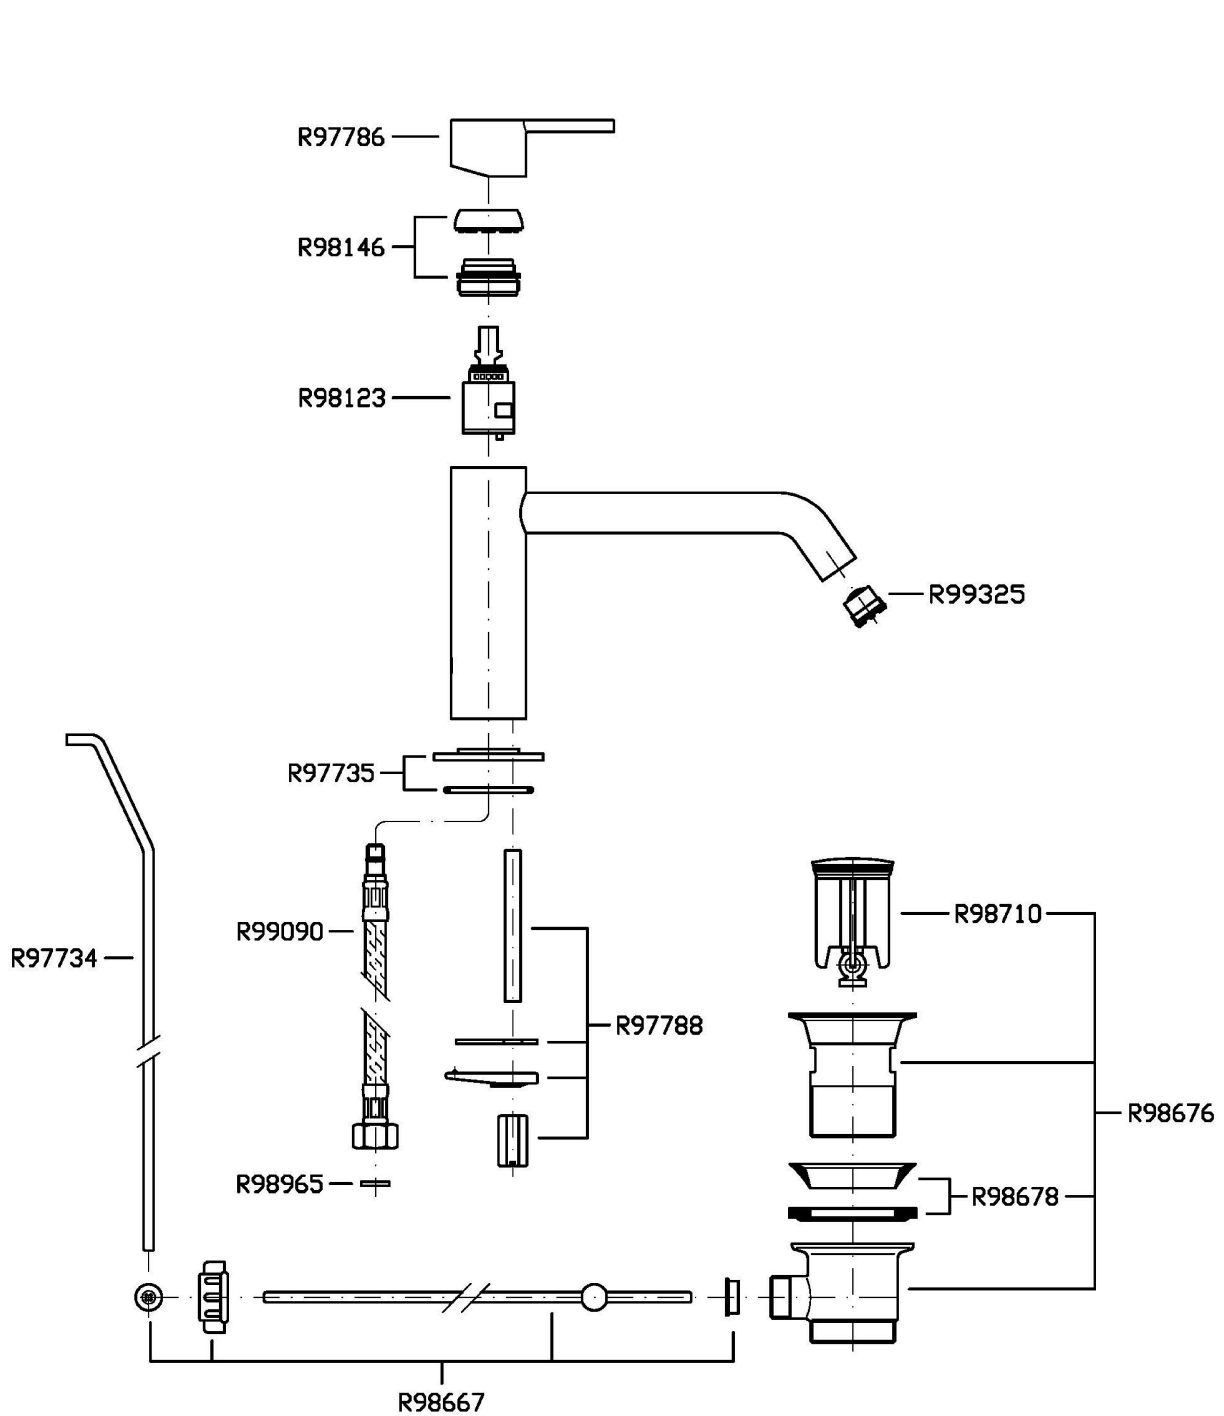

Single lever basin mixer with extended spout, aerator, 1¼" pop-up waste, flexible tails.  
Water Saving - water flow rate of 6 l/min or less.

## GILL

ZGL705

Disegno Complessivo / Overall Drawing

## GILL

ZGL705

Portate / Flowrates (lt/min)

PRESSIONE PRESSURE	1 BAR	2 BAR	3 BAR	4 BAR	5 BAR
P1 LAVABO BASIN	3,7	5,1	5,4	5,4	5,4
P2					
P3					
P4					
P5					

## GILL

ZGL705

Pesi e Misure / Weights and Sizes

Peso ( Kg ) Weight ( lb )	2,20 ( Kg )	4,85 ( lb )
Volume test ( dc3 ) - ( in3 )	7,50 ( dc3 )	457,68 ( in3 )
h ( mm ) - ( in )	90,00 ( mm )	3,54 ( in )
L1 ( mm ) - ( in )	250,00 ( mm )	9,84 ( in )
L2 ( mm ) - ( in )	333,00 ( mm )	13,11 ( in )