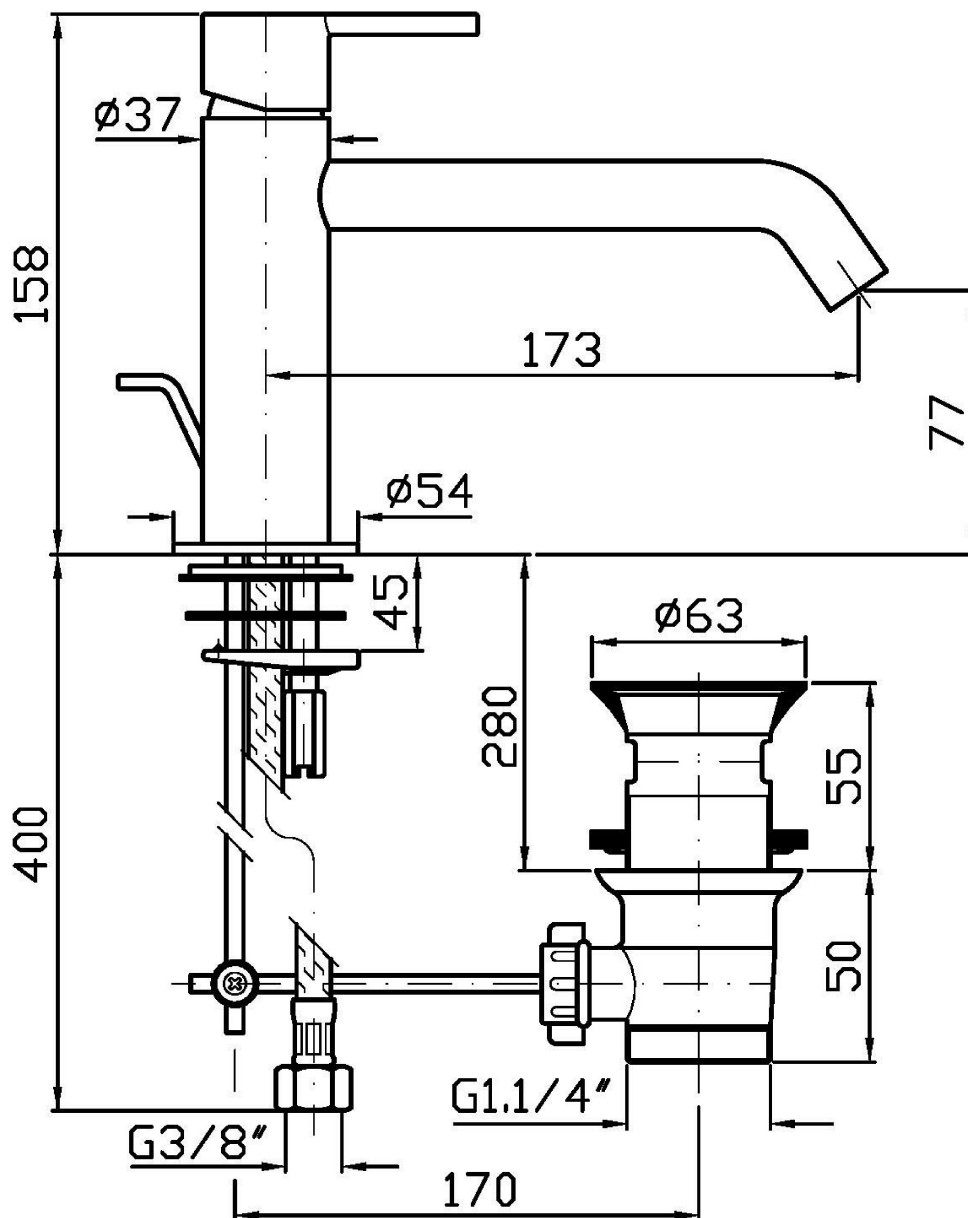

GILL

ZGL705

Disegno Complessivo / Overall Drawing