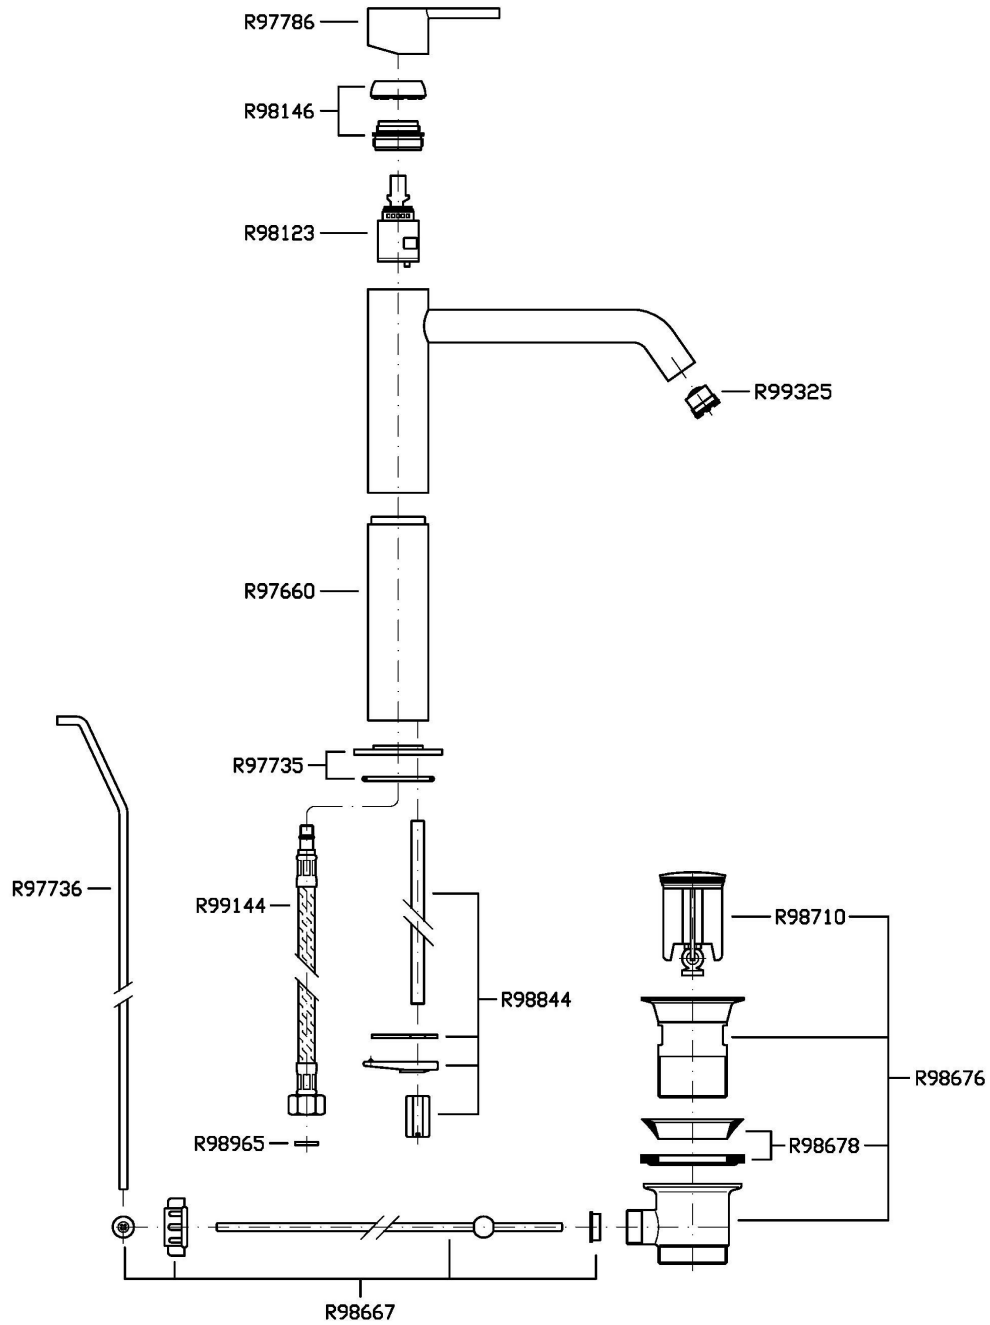

Single lever basin mixer with high spout, aerator, 1¼" pop-up waste, flexible tails.
Water Saving - water flow rate of 6 l/min or less.

Finiture / Finishes

Cromo / Chrome

C3
Nickel Spazzolato / Brushed
NickelC41
Oro spazzolato / Brushed GoldN1
Nero Opaco Goffrato / Embossed
Matt Black

GILL

ZGL706

Disegno Complessivo / Overall Drawing

GILL

ZGL706

Esplosi / Exploded

GILL

ZGL706

Portate / Flowrates (lt/min)

PRESSIONE PRESSURE	1 BAR	2 BAR	3 BAR	4 BAR	5 BAR
P1 LAVABO BASIN	3,7	5,1	5,4	5,4	5,4
P2					
P3					
P4					
P5					

GILL

ZGL706

Pesi e Misure / Weights and Sizes

Peso (Kg) Weight (lb)	2,80 (Kg)	6,17 (lb)
Volume test (dc3) - (in3)	7,50 (dc3)	457,68 (in3)
h (mm) - (in)	90,00 (mm)	3,54 (in)
L1 (mm) - (in)	250,00 (mm)	9,84 (in)
L2 (mm) - (in)	333,00 (mm)	13,11 (in)