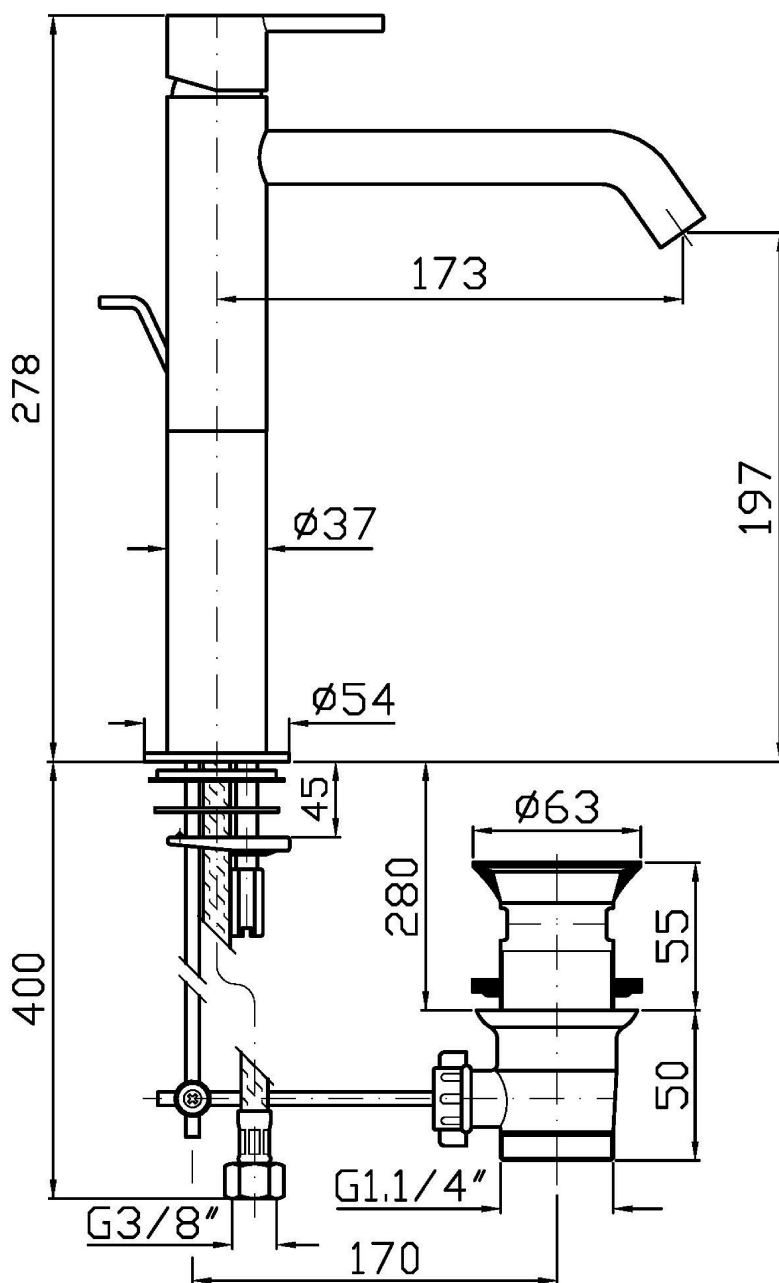

GILL

ZGL706

Disegno Complessivo / Overall Drawing