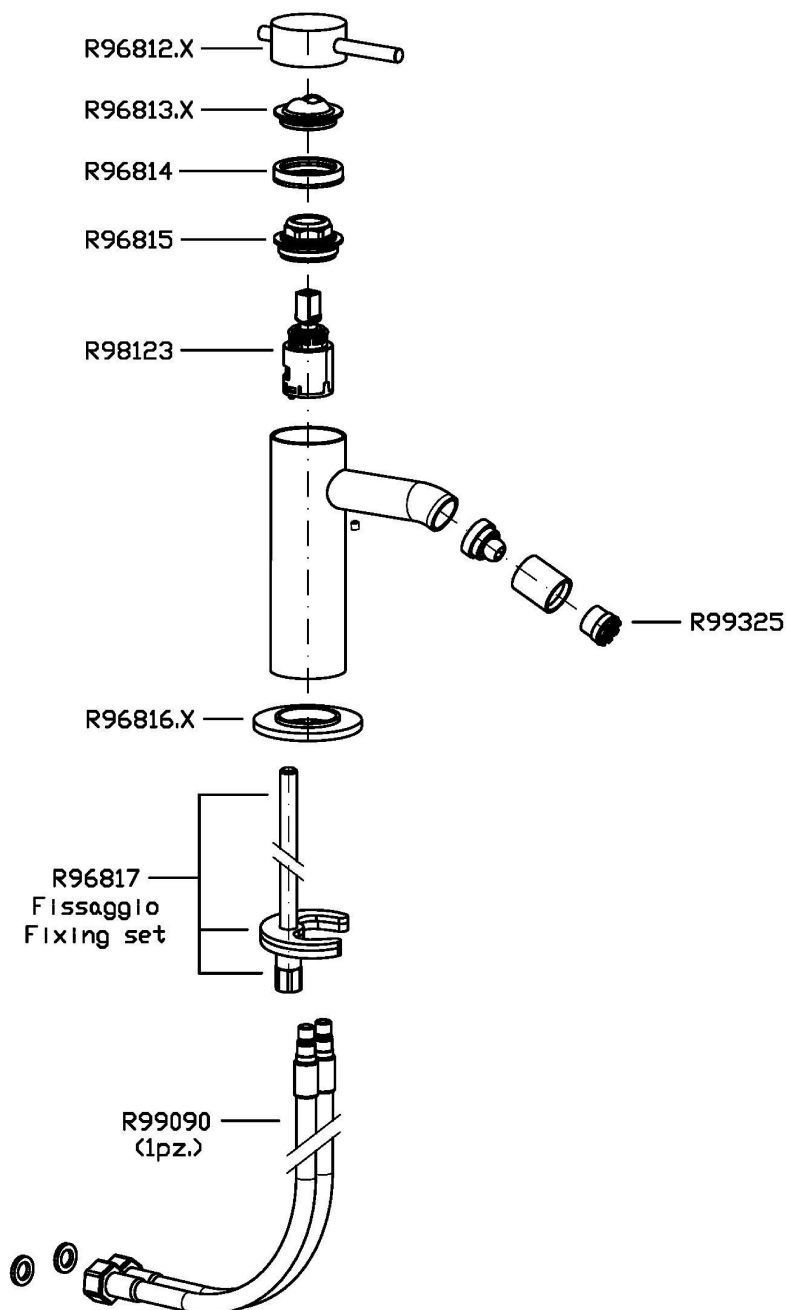

HELM

ZHE378.X

Miscelatore monocomando bidet. / Single lever bidet mixer.

Miscelatore monocomando bidet in acciaio inox AISI 316L, con aeratore, flessibili di collegamento, senza scarico.
Water Saving - portata d'acqua uguale o inferiore a 6 l/min.

Single lever basin mixer in AISI 316L stainless steel, with aerator, flexible tails, without pop-up waste.
Water Saving - water flow rate of 6 l/min or less.

Finiture / Finishes

 X	 XP31	 XP41	 XP81	 XP91
Acciaio inox spazzolato / Brushed stainless steel	Brushed PVD British gold / Brushed PVD British gold	Brushed PVD gold / Brushed PVD gold	PVD Brushed Total Black / PVD Brushed Total Black	Brushed PVD copper / Brushed PVD copper

HELM

ZHE378.X

Disegno Complessivo / Overall Drawing

HELM

ZHE378.X

Esplosi / Exploded

HELM

ZHE378.X

Portate / Flowrates (lt/min)

PRESSIONE PRESSURE	1 BAR	2 BAR	3 BAR	4 BAR	5 BAR
P1 BIDET BIDET	3,8	4,5	4,7	4,8	5
P2					
P3					
P4					
P5					

HELM

ZHE378.X

Pesi e Misure / Weights and Sizes

Peso (Kg) Weight (lb)	1,37 (Kg)	3,02 (lb)
Volume test (dc3) - (in3)	4,05 (dc3)	247,15 (in3)
h (mm) - (in)	70,00 (mm)	2,76 (in)
L1 (mm) - (in)	150,00 (mm)	5,91 (in)
L2 (mm) - (in)	385,00 (mm)	15,16 (in)