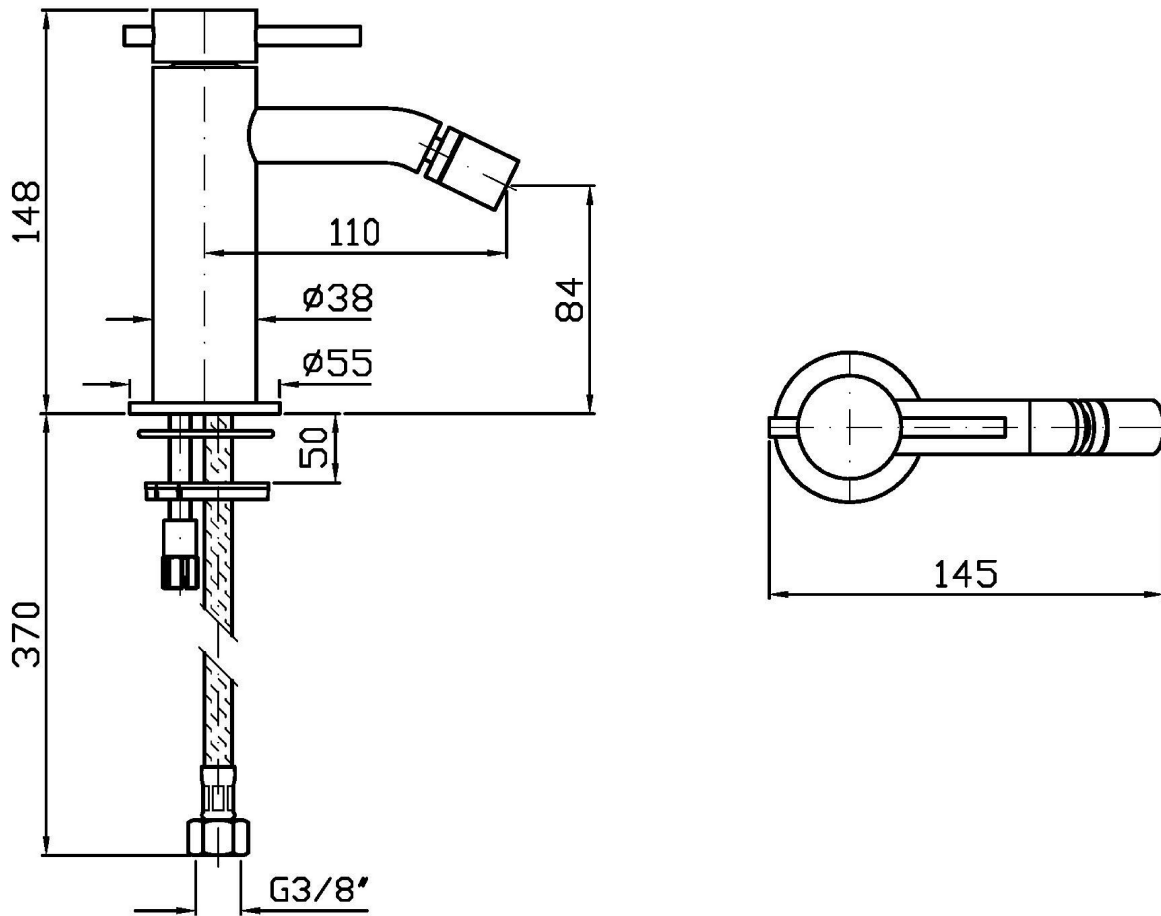

HELM

ZHE378.X

Miscelatore monocomando bidet. / Single lever bidet mixer.

Miscelatore monocomando bidet in acciaio inox AISI 316L, con aeratore, flessibili di collegamento, senza scarico.
Water Saving - portata d'acqua uguale o inferiore a 6 l/min.

Single lever basin mixer in AISI 316L stainless steel, with aerator, flexible tails, without pop-up waste.
Water Saving - water flow rate of 6 l/min or less.

Finiture / Finishes

 X	 XP31	 XP41	 XP81	 XP91
Acciaio inox spazzolato / Brushed stainless steel	Brushed PVD British gold / Brushed PVD British gold	Brushed PVD gold / Brushed PVD gold	PVD Brushed Total Black / PVD Brushed Total Black	Brushed PVD copper / Brushed PVD copper

HELM

ZHE378.X

Disegno Complessivo / Overall Drawing

HELM

ZHE378.X

Esplosi / Exploded

HELM

ZHE378.X

Portate / Flowrates (lt/min)

PRESSIONE PRESSURE	1 BAR	2 BAR	3 BAR	4 BAR	5 BAR
P1 BIDET BIDET	3,8	4,5	4,7	4,8	5
P2					
P3					
P4					
P5					

HELM

ZHE378.X

Pesi e Misure / Weights and Sizes

Peso (Kg) Weight (lb)	1,37 (Kg)	3,02 (lb)
Volume test (dc3) - (in3)	4,05 (dc3)	247,15 (in3)
h (mm) - (in)	70,00 (mm)	2,76 (in)
L1 (mm) - (in)	150,00 (mm)	5,91 (in)
L2 (mm) - (in)	385,00 (mm)	15,16 (in)