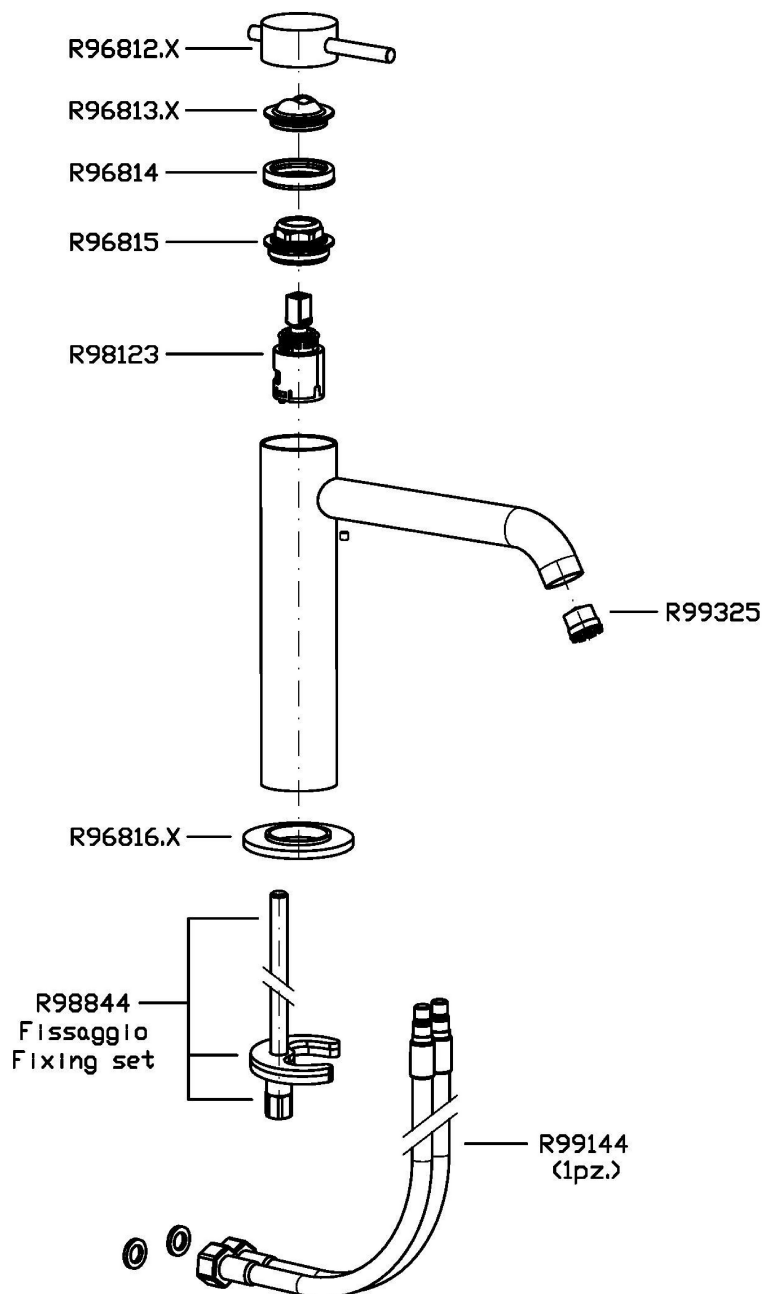

Water Saving - portata d'acqua uguale o inferiore a 6 l/min.

Single lever basin mixer in AISI 316L stainless steel, with extended spout, aerator, flexible tails, without pop-up waste.

Water Saving - water flow rate of 6 l/min or less.

HELM

ZHE688.X

Disegno Complessivo / Overall Drawing

HELM

ZHE688.X

Esplosi / Exploded

HELM

ZHE688.X

Portate / Flowrates (lt/min)

PRESSIONE PRESSURE	1 BAR	2 BAR	3 BAR	4 BAR	5 BAR
P1 LAVABO BASIN	3,8	4,5	4,7	4,8	5
P2					
P3					
P4					
P5					

HELM

ZHE688.X

Pesi e Misure / Weights and Sizes

Peso (Kg) Weight (lb)	1,50 (Kg)	3,31 (lb)
Volume test (dc3) - (in3)	11,01 (dc3)	671,87 (in3)
h (mm) - (in)	90,00 (mm)	3,54 (in)
L1 (mm) - (in)	335,00 (mm)	13,19 (in)
L2 (mm) - (in)	365,00 (mm)	14,37 (in)