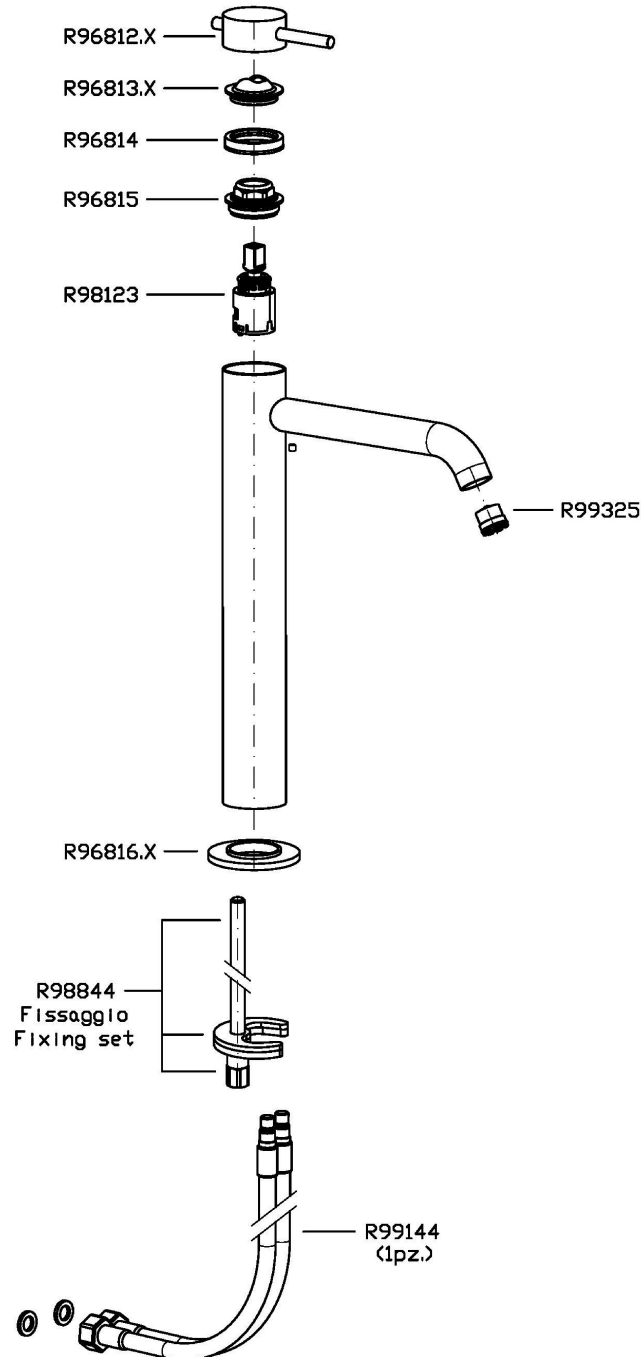

Water Saving - portata d'acqua uguale o inferiore a 6 l/min.

Single lever basin mixer in AISI 316L stainless steel, with high spout, aerator, flexible tails, without pop-up waste.

Water Saving - water flow rate of 6 l/min or less.

HELM

ZHE689.X

Disegno Complessivo / Overall Drawing

HELM

ZHE689.X

Esplosi / Exploded

HELM

ZHE689.X Portate / Flowrates (lt/min)

PRESSIONE PRESSURE	1 BAR	2 BAR	3 BAR	4 BAR	5 BAR
P1 LAVABO BASIN	3,8	4,5	4,7	4,8	5
P2					
P3					
P4					
P5					

HELM

ZHE689.X Pesi e Misure / Weights and Sizes

Peso (Kg) Weight (lb)	1,70 (Kg)	3,75 (lb)
Volume test (dc3) - (in3)	11,01 (dc3)	671,87 (in3)
h (mm) - (in)	90,00 (mm)	3,54 (in)
L1 (mm) - (in)	335,00 (mm)	13,19 (in)
L2 (mm) - (in)	365,00 (mm)	14,37 (in)