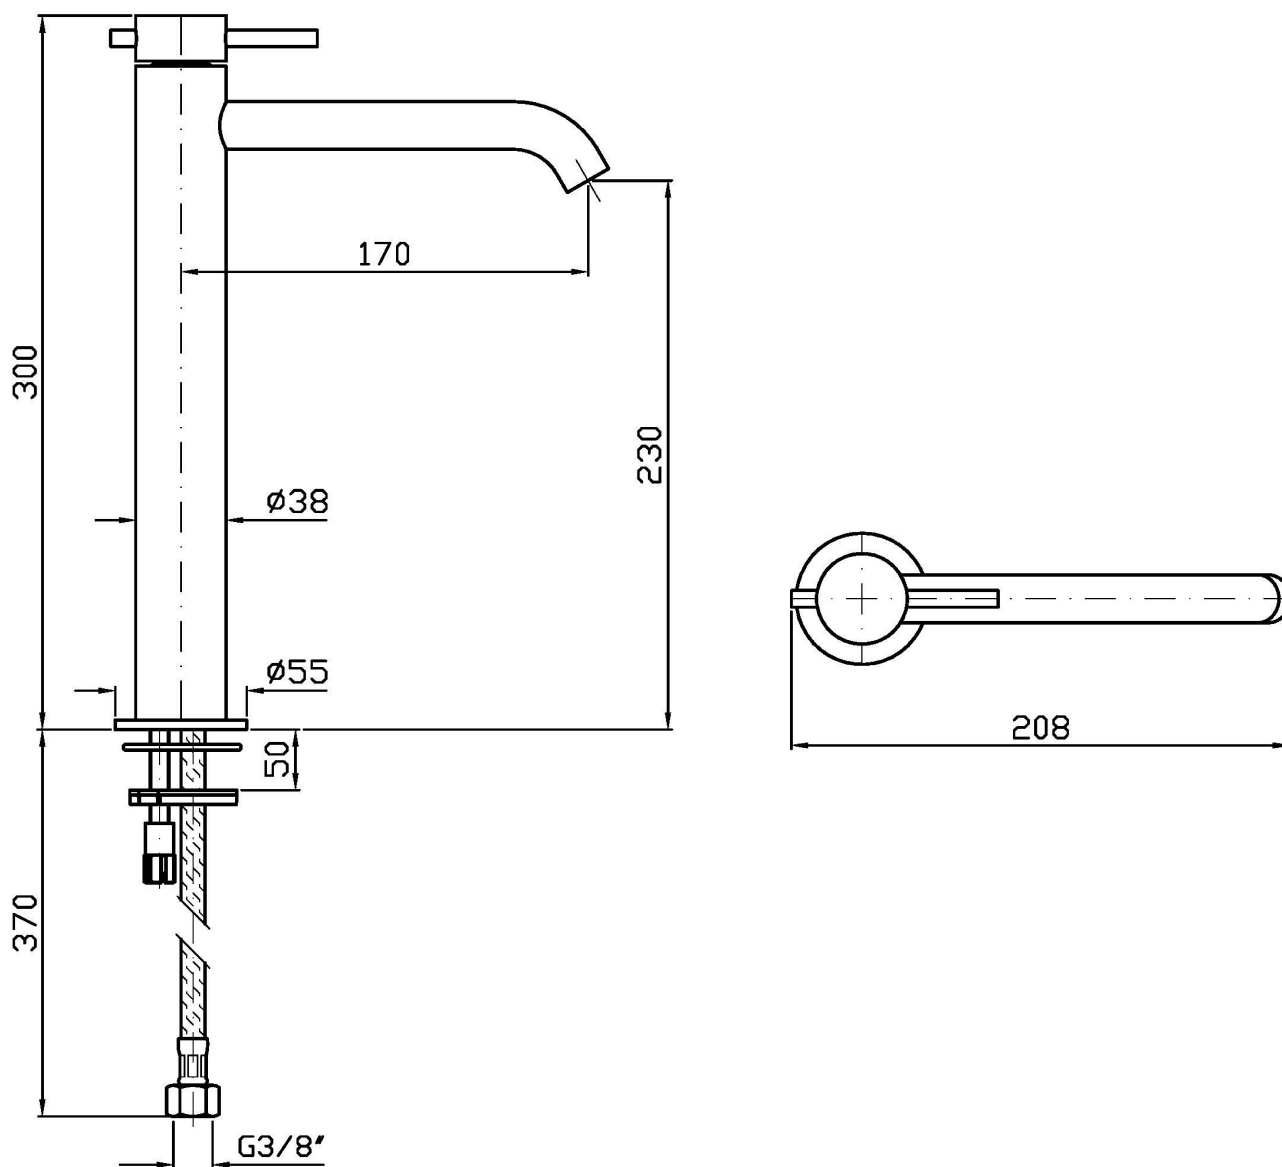

HELM

ZHE689.X

Disegno Complessivo / Overall Drawing