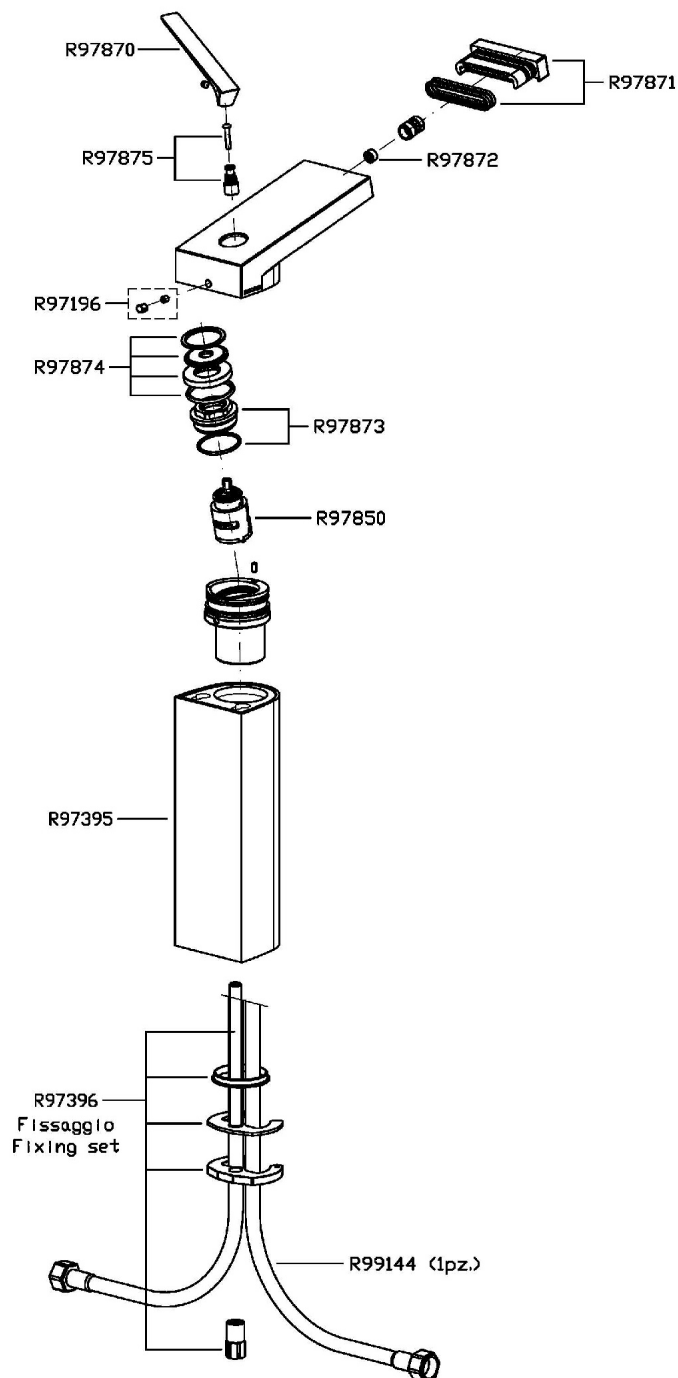

Single lever basin mixer with high spout, antispash, flexible tails, without pop-up waste.

Finiture / Finishes

Cromo / Chrome

P70

PVD Oro Rosa / PVD
Rose Gold

HIM

ZHI583

Disegno Complessivo / Overall Drawing

HIM

ZHI583

Esplosi / Exploded

HIM

ZHI583 Portate / Flowrates (lt/min)

PRESSIONE PRESSURE	1 BAR	2 BAR	3 BAR	4 BAR	5 BAR
LAVABO BASIN	2,1	2,9	3,5	3,7	3,9
P1					
P2					
P3					
P4					
P5					

HIM

ZHI583 Pesì e Misure / Weights and Sizes

Peso (Kg) Weight (lb)	2,285 (Kg)	5,037511 (lb)
Volume (dc3) - (in3)	7,43 (dc3)	0,000453 (in3)
h (mm) - (in)	90 (mm)	3,543309 (in)
L1 (mm) - (in)	250 (mm)	9,842525 (in)
L2 (mm) - (in)	330 (mm)	12,992133 (in)