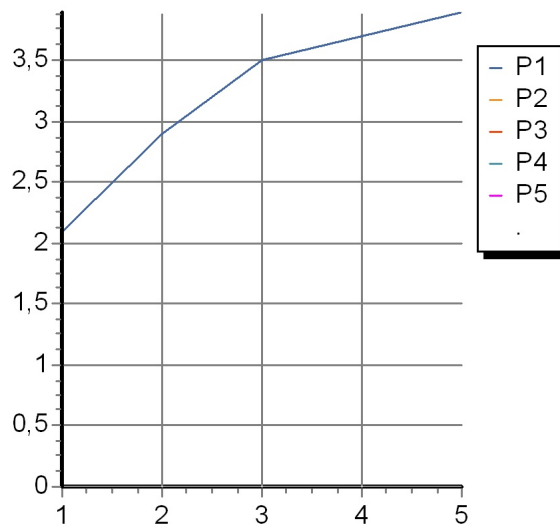

HIM

ZHI583

Esplosi / Exploded

HIM

ZHI583 Portate / Flowrates (lt/min)

PRESSIONE PRESSURE	1 BAR	2 BAR	3 BAR	4 BAR	5 BAR
LAVABO BASIN	2,1	2,9	3,5	3,7	3,9
P1					
P2					
P3					
P4					
P5					

HIM

ZHI583 Pesì e Misure / Weights and Sizes

Peso (Kg) Weight (lb)	2,285 (Kg)	5,037511 (lb)
Volume (dc3) - (in3)	7,43 (dc3)	0,000453 (in3)
h (mm) - (in)	90 (mm)	3,543309 (in)
L1 (mm) - (in)	250 (mm)	9,842525 (in)
L2 (mm) - (in)	330 (mm)	12,992133 (in)