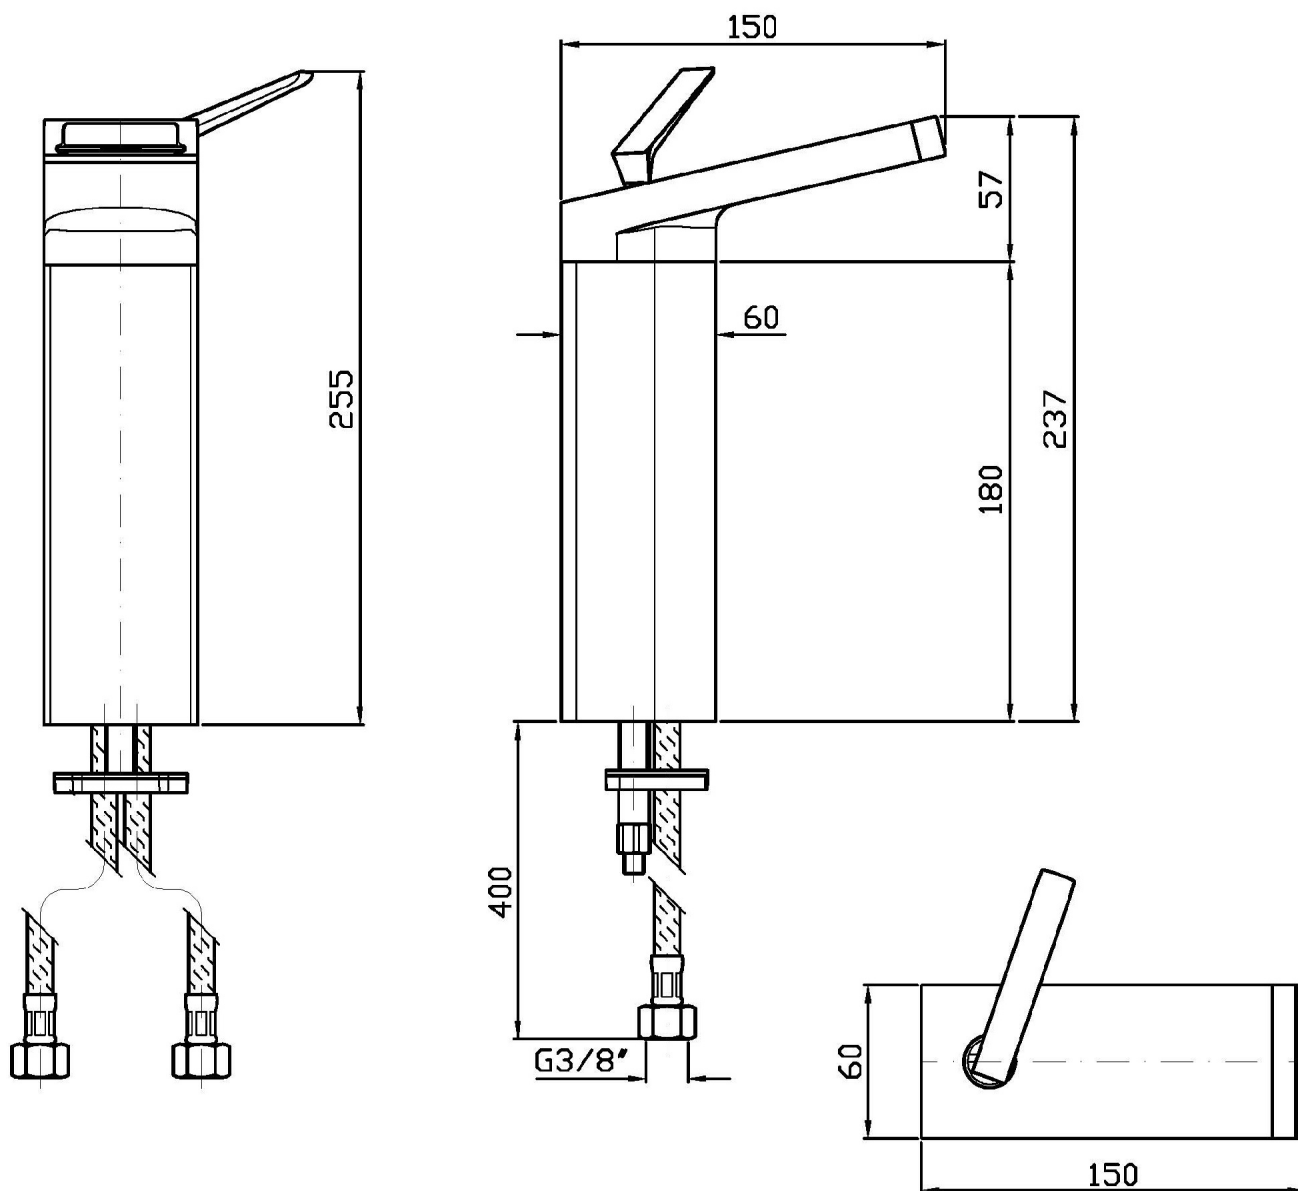

Single lever basin mixer with high spout, antispash, flexible tails, without pop-up waste.

Finiture / Finishes

Cromo / Chrome

P70

PVD Oro Rosa / PVD
Rose Gold

HIM

ZHI583

Disegno Complessivo / Overall Drawing

HIM

ZHI583

Esplosi / Exploded

HIM

ZHI583 Portate / Flowrates (lt/min)

PRESSIONE PRESSURE	1 BAR	2 BAR	3 BAR	4 BAR	5 BAR
LAVABO BASIN	2,1	2,9	3,5	3,7	3,9
P1					
P2					
P3					
P4					
P5					

HIM

ZHI583 Pesì e Misure / Weights and Sizes

Peso (Kg) Weight (lb)	2,285 (Kg)	5,037511 (lb)
Volume (dc3) - (in3)	7,43 (dc3)	0,000453 (in3)
h (mm) - (in)	90 (mm)	3,543309 (in)
L1 (mm) - (in)	250 (mm)	9,842525 (in)
L2 (mm) - (in)	330 (mm)	12,992133 (in)