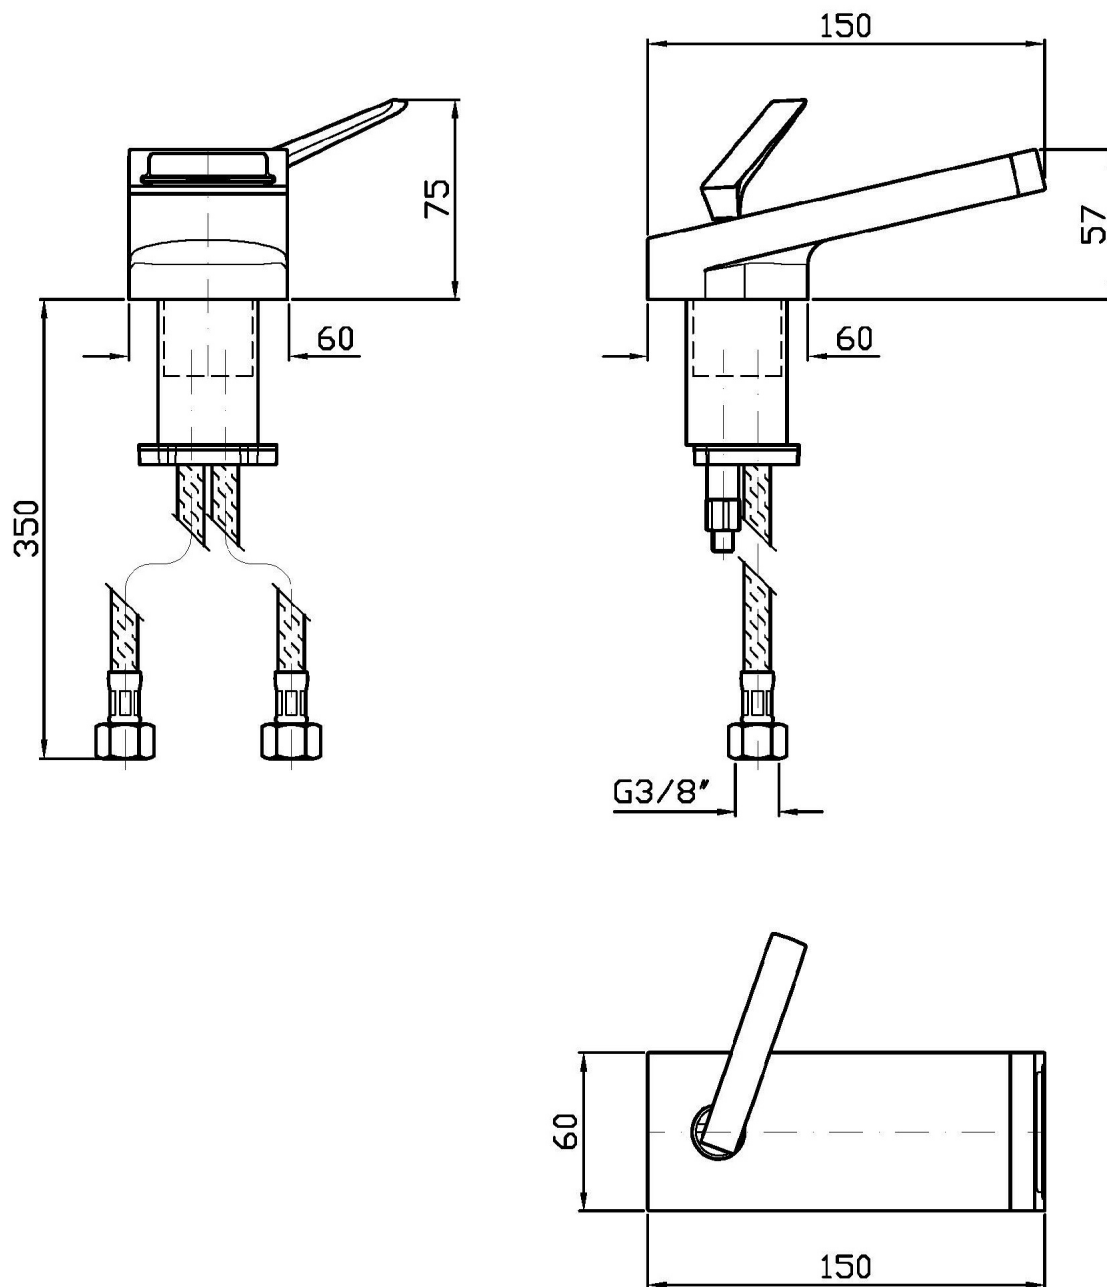

## HIM

ZHI584

Disegno Complessivo / Overall Drawing

### ZHI584 Pesì e Misure / Weights and Sizes

Peso ( Kg ) Weight ( lb )	1,985 ( Kg )	4,376131 ( lb )
Volume ( dc3 ) - ( in3 )	7,43 ( dc3 )	0,000453 ( in3 )
h ( mm ) - ( in )	90 ( mm )	3,543309 ( in )
L1 ( mm ) - ( in )	250 ( mm )	9,842525 ( in )
L2 ( mm ) - ( in )	330 ( mm )	12,992133 ( in )