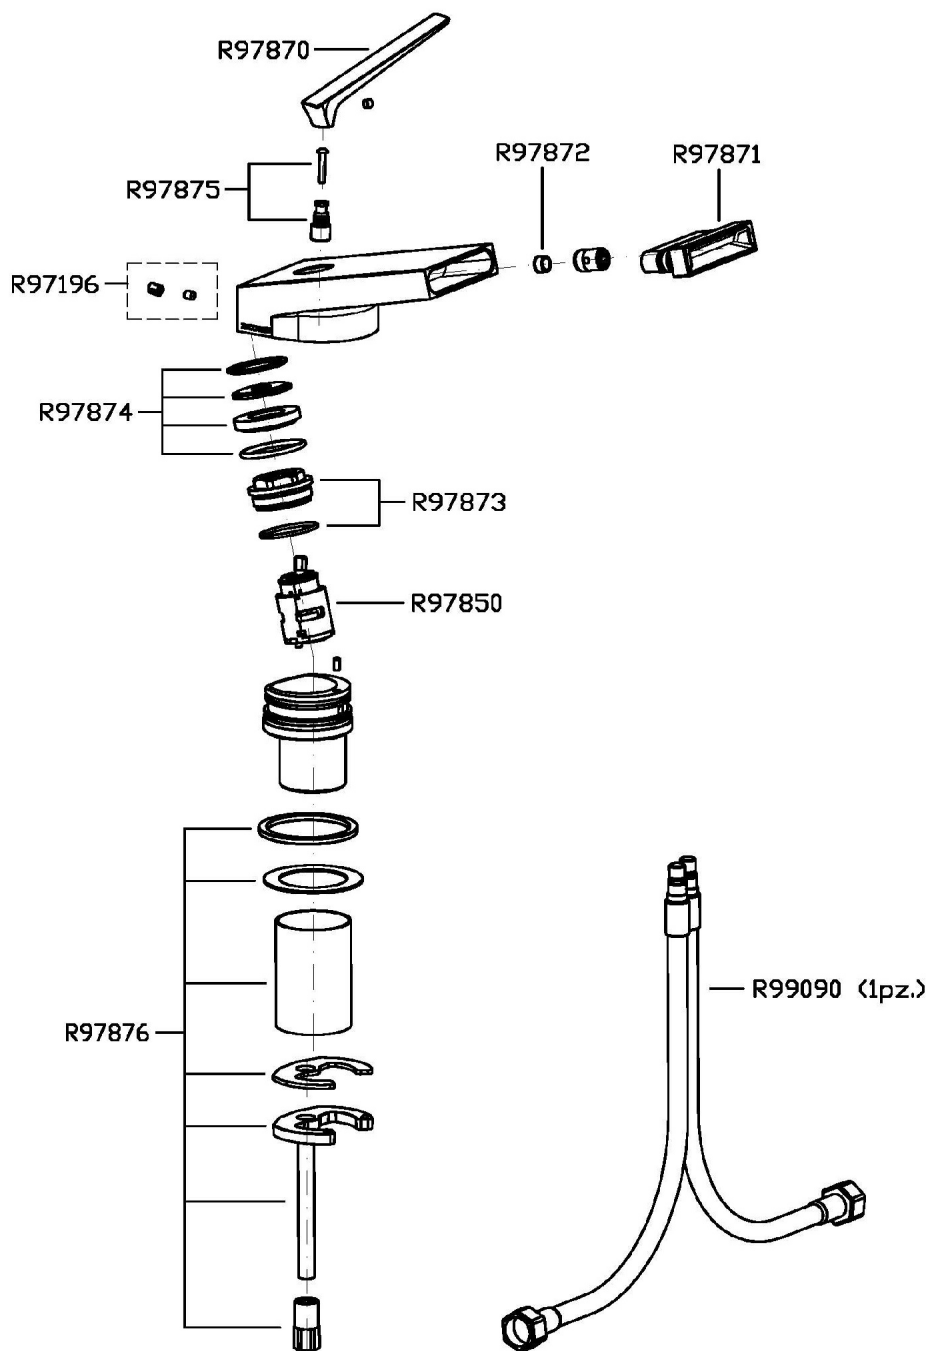

HIM

ZHI584

Esplosi / Exploded