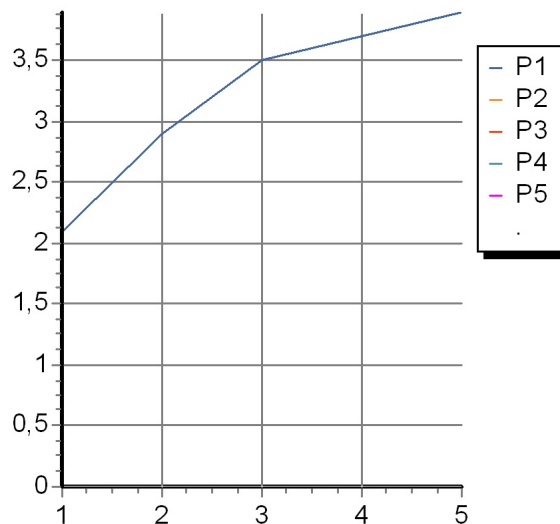

HIM

ZHI584 Portate / Flowrates (lt/min)

PRESSIONE PRESSURE	1 BAR	2 BAR	3 BAR	4 BAR	5 BAR
LAVABO BASIN	2,1	2,9	3,5	3,7	3,9
P1					
P2					
P3					
P4					
P5