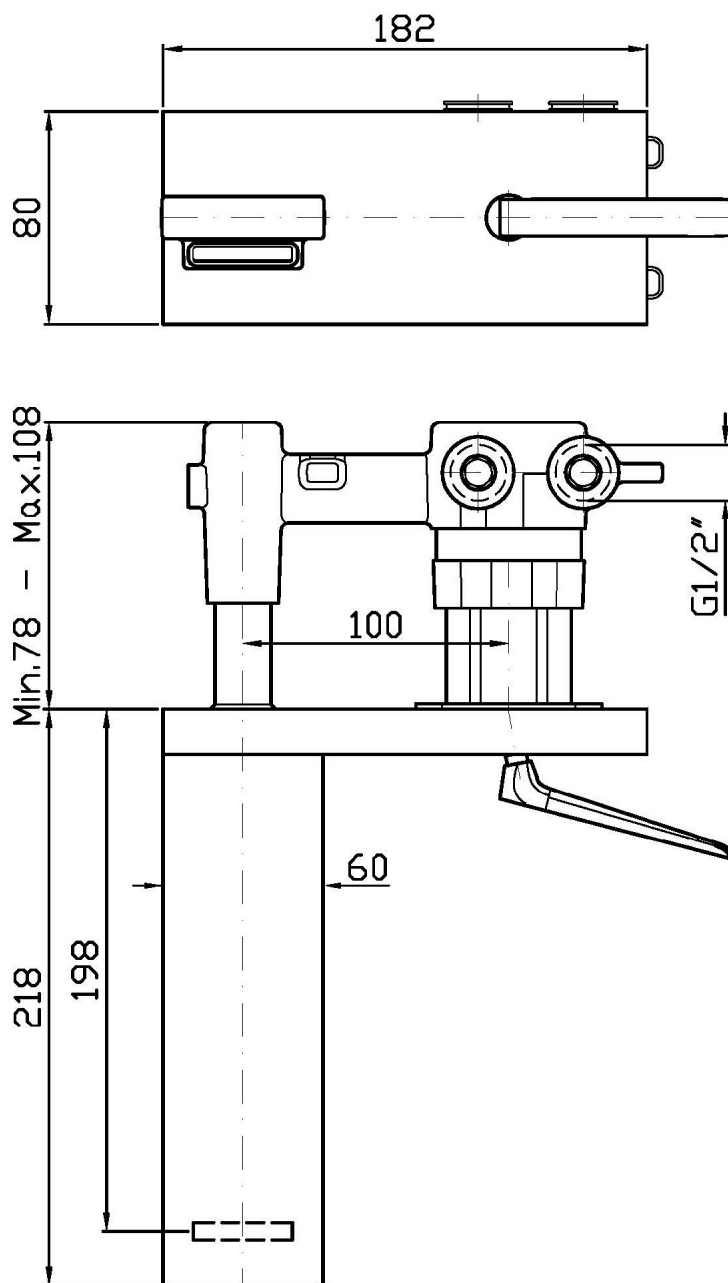

R99799

Parte incasso / Built-in part

Finiture / Finishes

Cromo / Chrome

P70
PVD Oro Rosa / PVD
Rose Gold

HIM

ZHI642

Disegno Complessivo / Overall Drawing

HIM

ZHI642

Esplosi / Exploded

HIM

ZHI642 Portate / Flowrates (lt/min)

PRESSIONE PRESSURE	1 BAR	2 BAR	3 BAR	4 BAR	5 BAR
LAVABO BASIN	2,5	3,4	4,2	4,5	4,7
P1					
P2					
P3					
P4					
P5					

HIM

ZHI642 Pesì e Misure / Weights and Sizes

Peso (Kg) Weight (lb)	3,6 (Kg)	7,93656 (lb)
Volume (dc3) - (in3)	7,5 (dc3)	0,000458 (in3)
h (mm) - (in)	90 (mm)	3,543309 (in)
L1 (mm) - (in)	250 (mm)	9,842525 (in)
L2 (mm) - (in)	333 (mm)	13,1102433 (in)