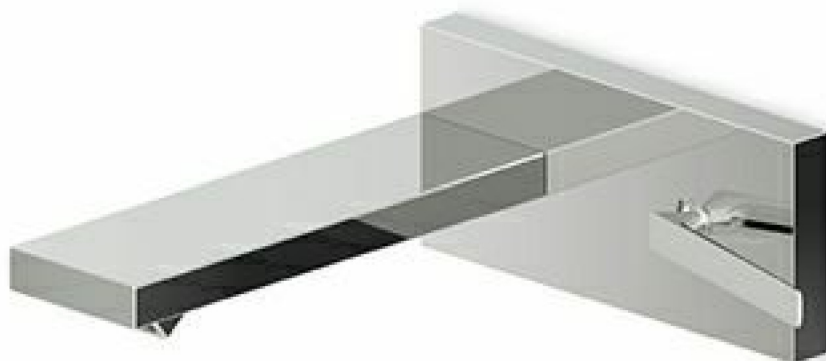

Marchio / Brand ZUCCHETTI

Classe / Class

HIM

HIM

ZHI642

Miscelatore monocomando incasso lavabo. / Built-in single lever basin mixer.

Miscelatore monocomando incasso lavabo con aeratore. Bocca L. 218 mm.

Built-in single lever basin mixer with aerator. Spout L. 218 mm.

R99799

Parte incasso / Built-in part

Finiture / Finishes

Cromo / Chrome

P70
PVD Oro Rosa / PVD
Rose Gold

HIM

ZHI642

Disegno Complessivo / Overall Drawing