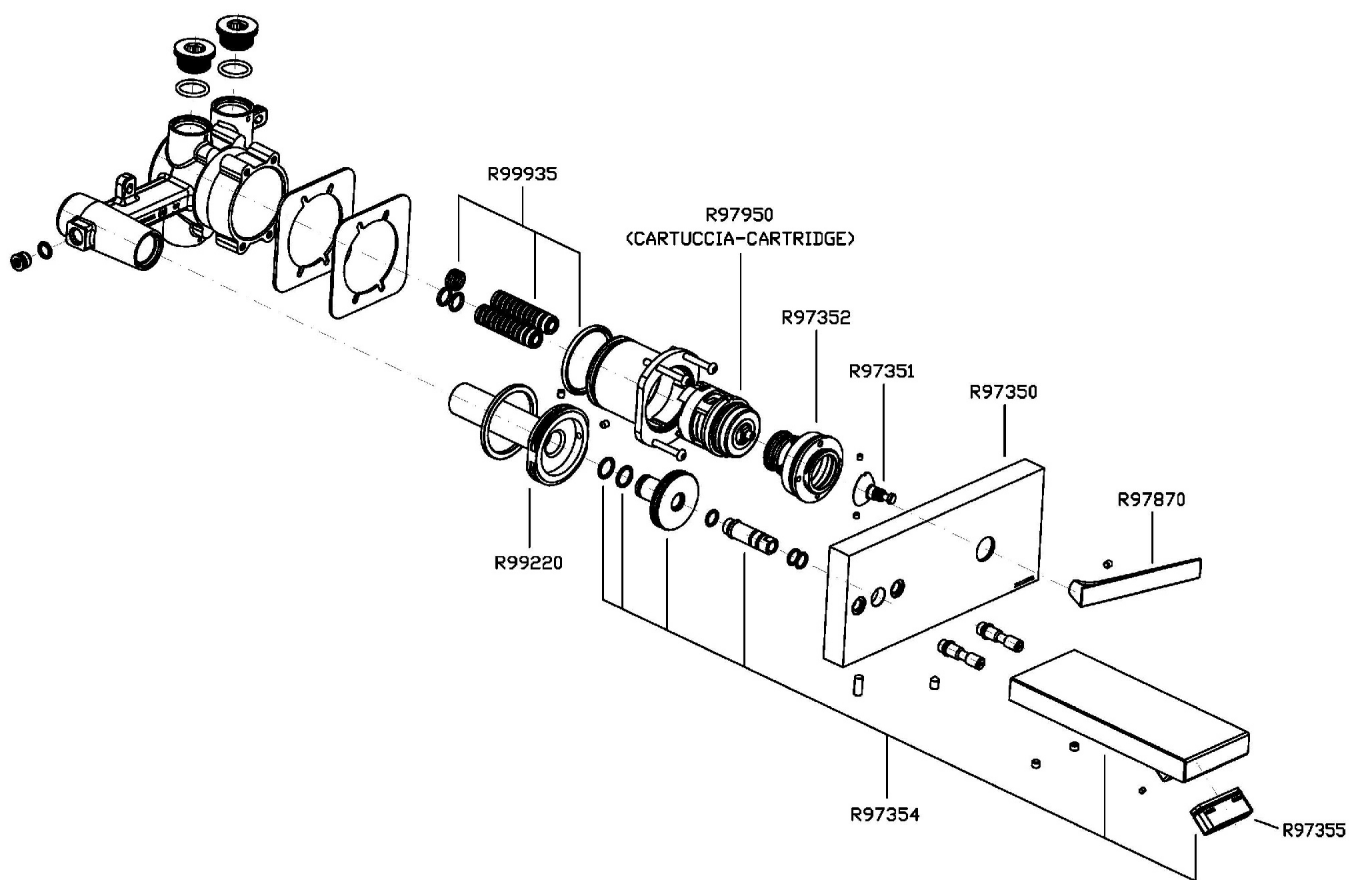

HIM

ZHI642

Esplosi / Exploded

HIM

ZHI642 Portate / Flowrates (lt/min)

PRESSIONE PRESSURE	1 BAR	2 BAR	3 BAR	4 BAR	5 BAR
LAVABO BASIN	2,5	3,4	4,2	4,5	4,7
P1					
P2					
P3					
P4					
P5					

HIM

ZHI642 Pesì e Misure / Weights and Sizes

Peso (Kg) Weight (lb)	3,6 (Kg)	7,93656 (lb)
Volume (dc3) - (in3)	7,5 (dc3)	0,000458 (in3)
h (mm) - (in)	90 (mm)	3,543309 (in)
L1 (mm) - (in)	250 (mm)	9,842525 (in)
L2 (mm) - (in)	333 (mm)	13,1102433 (in)