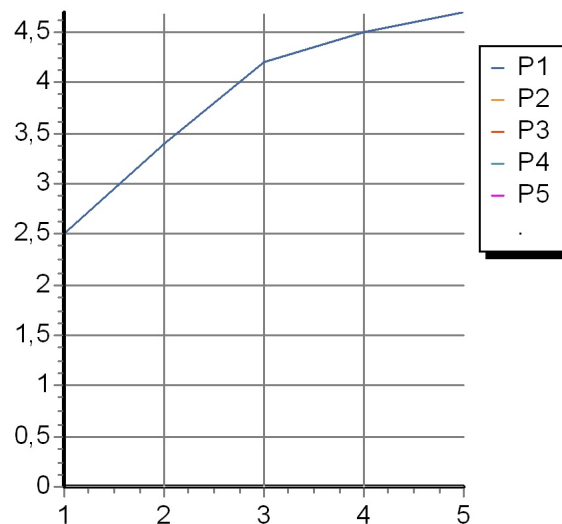

HIM

ZHI642

Esplosi / Exploded

HIM

ZHI642 Portate / Flowrates (lt/min)

PRESSIONE PRESSURE	1 BAR	2 BAR	3 BAR	4 BAR	5 BAR
LAVABO BASIN	2,5	3,4	4,2	4,5	4,7
P1					
P2					
P3					
P4					
P5					

HIM

ZHI642 Pesì e Misure / Weights and Sizes

Peso (Kg) Weight (lb)	3,6 (Kg)	7,93656 (lb)
Volume (dc3) - (in3)	7,5 (dc3)	0,000458 (in3)
h (mm) - (in)	90 (mm)	3,543309 (in)
L1 (mm) - (in)	250 (mm)	9,842525 (in)
L2 (mm) - (in)	333 (mm)	13,1102433 (in)