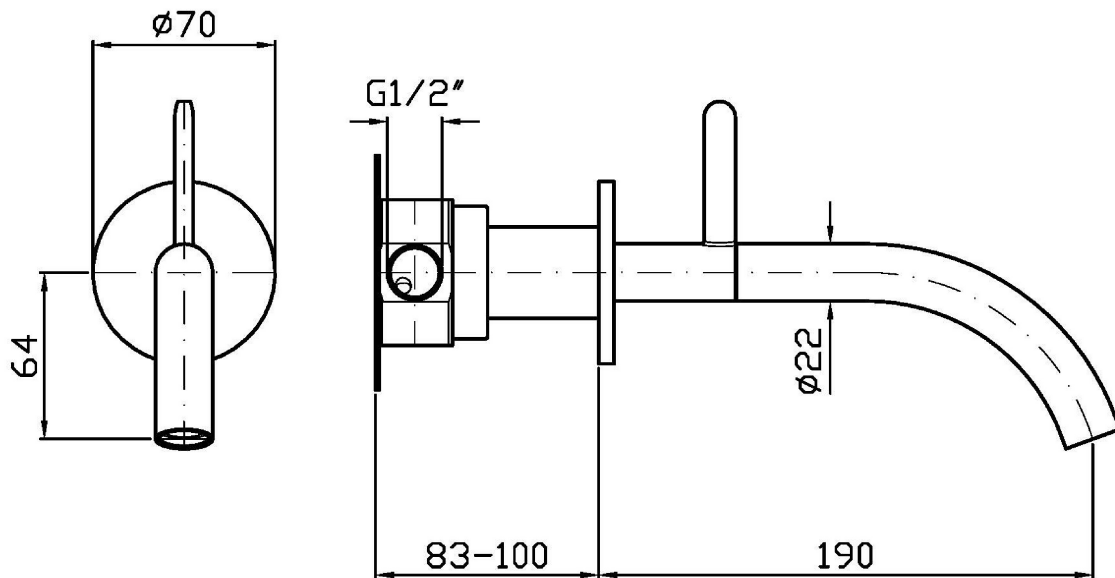

ISY22

ZIS2815

Miscelatore monocomando incasso lavabo. / Built-in single lever basin mixer.

Miscelatore monocomando incasso lavabo con cartuccia progressiva, aeratore. Lunghezza bocca 190 mm.
Water Saving - portata d'acqua uguale o inferiore a 6 l/min.

Progressive built-in single lever basin mixer with aerator. Spout projection 190 mm.
Water Saving - water flow rate of 6 l/min or less.

R97832

Finiture / Finishes

| | | | | | | | |
|--|--|---|--|--|--|---|---|
|  Cromo / Chrome |  L5 Blu mediterraneo / Mediterranean blu |  C3 Nickel Spazzolato / Brushed Nickel |  C50 Metal Black / Metal Black |  C51 Metal Black spazzolato / Brushed Metal Black |  C51V5 Brushed Metal Black Verde Cobalto / Brushed Metal Black Cobalt Green |  P31 Brushed PVD British gold / Brushed PVD British gold |  P31Y5 Br. PVD British Gold Giallo Ocra / Br. PVD British Gold Ocra Yellow |
|  P91 Brushed PVD Copper / Brushed PVD Copper |  P91R5 Brushed PVD Copper Rosso Sienna / Brushed PVD Copper Sienna Red |  N6 Nero opaco / Matt black | | | | | |

ISY22

ZIS2815

Disegno Complessivo / Overall Drawing

ISY22

ZIS2815

Portate / Flowrates (lt/min)

| PRESSIONE PRESSURE | 1 BAR | 2 BAR | 3 BAR | 4 BAR | 5 BAR |
|-----------------------|-------|-------|-------|-------|-------|
| LAVABO BASIN | 2 | 3 | 3,7 | 4 | 4,5 |
| P1 | | | | | |
| P2 | | | | | |
| P3 | | | | | |
| P4 | | | | | |
| P5 | | | | | |

ISY22

ZIS2815

Pesi e Misure / Weights and Sizes

| | | |
|-------------------------------|---------------|----------------|
| Peso (Kg) Weight (lb) | 1,80 (Kg) | 3,97 (lb) |
| Volume test (dc3) - (in3) | 7,43 (dc3) | 453,41 (in3) |
| h (mm) - (in) | 90,00 (mm) | 3,54 (in) |
| L1 (mm) - (in) | 250,00 (mm) | 9,84 (in) |
| L2 (mm) - (in) | 333,00 (mm) | 13,11 (in) |