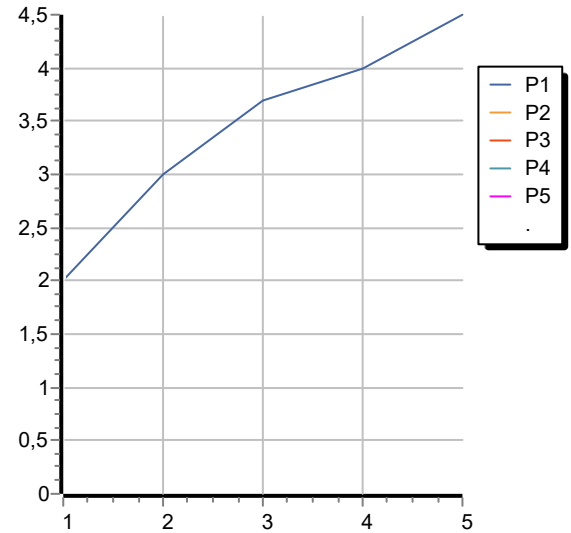

Progressive built-in single lever basin mixer with aerator. Spout projection 190 mm.
Water Saving - water flow rate of 6 l/min or less.

R97832

Finiture / Finishes

| | | | | | | | |
|--|--|---|--|--|--|---|---|
|  Cromo / Chrome |  L5 Blu mediterraneo / Mediterranean blu |  C3 Nickel Spazzolato / Brushed Nickel |  C50 Metal Black / Metal Black |  C51 Metal Black spazzolato / Brushed Metal Black |  C51V5 Brushed Metal Black Verde Cobalto / Brushed Metal Black Cobalt Green |  P31 Brushed PVD British gold / Brushed PVD British gold |  P31Y5 Br. PVD British Gold Giallo Ocra / Br. PVD British Gold Ocra Yellow |
|  P91 Brushed PVD Copper / Brushed PVD Copper |  P91R5 Brushed PVD Copper Rosso Sienna / Brushed PVD Copper Sienna Red |  N6 Nero opaco / Matt black | | | | | |

ISY22

ZIS2815

Disegno Complessivo / Overall Drawing

ISY22

ZIS2815

Portate / Flowrates (lt/min)

| PRESSIONE PRESSURE | 1 BAR | 2 BAR | 3 BAR | 4 BAR | 5 BAR |
|-----------------------|-------|-------|-------|-------|-------|
| LAVABO BASIN | 2 | 3 | 3,7 | 4 | 4,5 |
| P1 | | | | | |
| P2 | | | | | |
| P3 | | | | | |
| P4 | | | | | |
| P5 | | | | | |

ISY22

ZIS2815

Pesi e Misure / Weights and Sizes

| | | |
|-------------------------------|---------------|----------------|
| Peso (Kg) Weight (lb) | 1,80 (Kg) | 3,97 (lb) |
| Volume test (dc3) - (in3) | 7,43 (dc3) | 453,41 (in3) |
| h (mm) - (in) | 90,00 (mm) | 3,54 (in) |
| L1 (mm) - (in) | 250,00 (mm) | 9,84 (in) |
| L2 (mm) - (in) | 333,00 (mm) | 13,11 (in) |