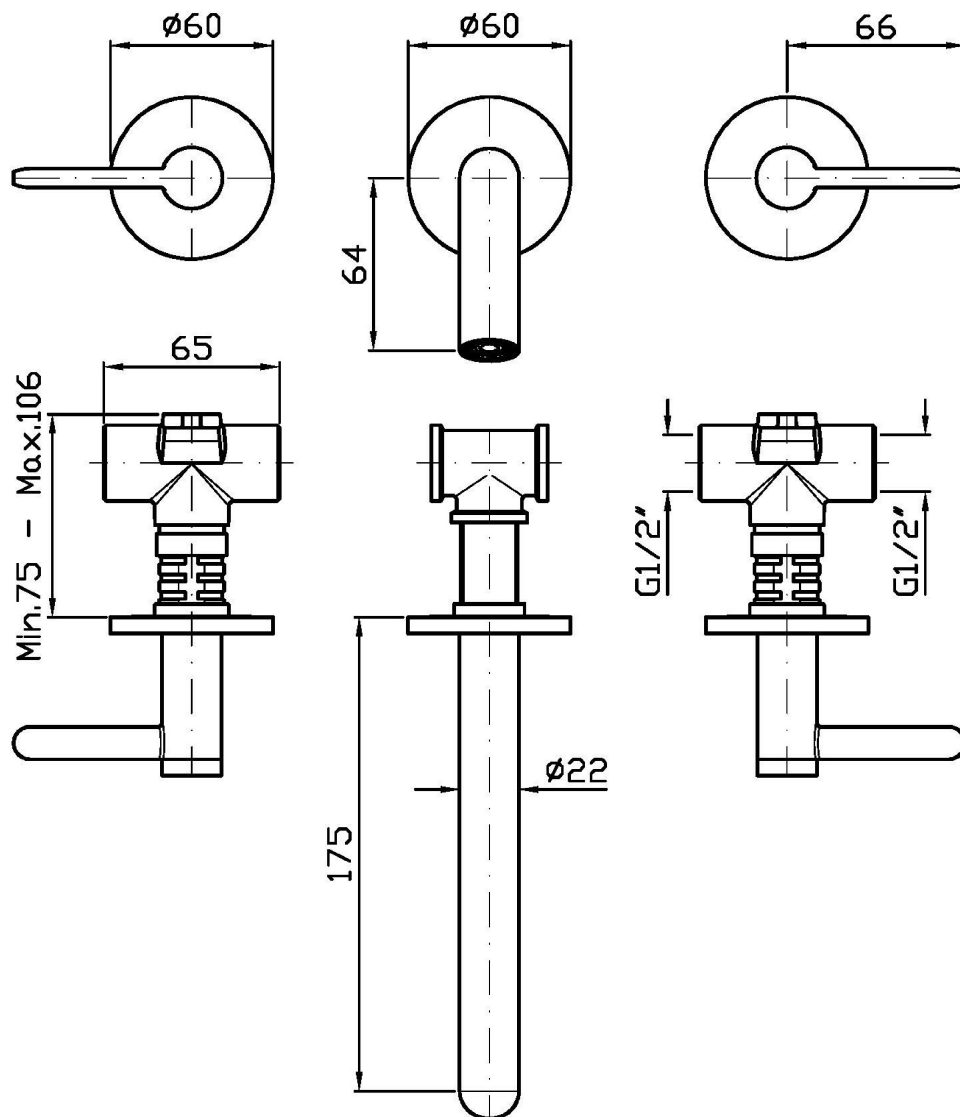

3 hole built-in basin mixer with aerator. Spout L. 175 mm.
Water Saving - water flow rate of 6 l/min or less.

R99500

Parte incasso corpo unico, interasse 200 mm /
Assembled built-in part, interaxe 200 mm.

R99504

Parte incasso con elementi liberi, distanza
variabile / Built-in part, not assembled, variable
distance.

Finiture / Finishes

							
Cromo / Chrome	L5 Blu mediterraneo / Mediterranean blu	C3 Nickel Spazzolato / Brushed Nickel	C50 Metal Black / Metal Black	C51 Metal Black spazzolato / Brushed Metal Black	P31 Brushed PVD British gold / Brushed PVD British gold	P91 Brushed PVD Copper / Brushed PVD Copper	N6 Nero opaco / Matt black

ISY22

ZIS3640

Disegno Complessivo / Overall Drawing

ISY22

ZIS3640

Portate / Flowrates (lt/min)

PRESSIONE PRESSURE	1 BAR	2 BAR	3 BAR	4 BAR	5 BAR
P1 LAVABO BASIN	2,6	3,7	4,4	4,5	4,5
P2					
P3					
P4					
P5					

ISY22

ZIS3640

Pesi e Misure / Weights and Sizes

Peso (Kg) Weight (lb)	2,40 (Kg)	5,29 (lb)
Volume test (dc3) - (in3)	11,01 (dc3)	671,87 (in3)
h (mm) - (in)	90,00 (mm)	3,54 (in)
L1 (mm) - (in)	335,00 (mm)	13,19 (in)
L2 (mm) - (in)	365,00 (mm)	14,37 (in)