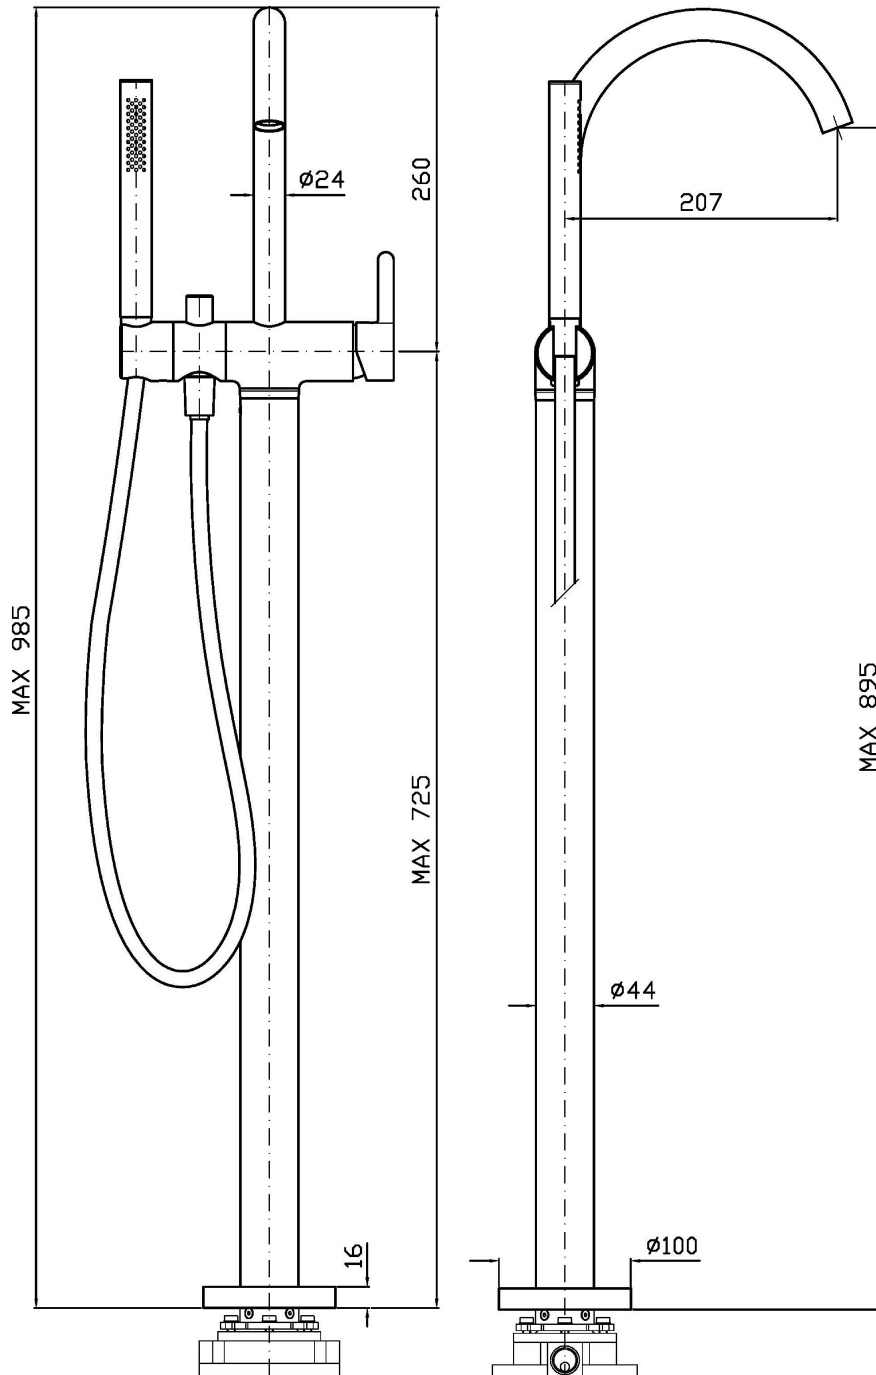

ISY22

ZIS748

Miscelatore monocomando vasca free standing. / Free standing single lever bathshower mixer.

Miscelatore monocomando vasca free standing con deviatore e completo doccia con doccetta Z94177.

Free standing single lever bathshower mixer with diverter and shower set with Z94177 handshower.

R99676

Parte incasso. / Built-in part.

Finiture / Finishes

							
Cromo / Chrome	L5 Blu mediterraneo / Mediterranean blu	C3 Nickel Spazzolato / Brushed Nickel	C50 Metal Black / Metal Black	C51 Metal Black spazzolato / Brushed Metal Black	P31 Brushed PVD British gold / Brushed PVD British gold	P91 Brushed PVD Copper / Brushed PVD Copper	N6 Nero opaco / Matt black

ISY22

ZIS748

Disegno Complessivo / Overall Drawing

ISY22

ZIS748

Portate / Flowrates (lt/min)

PRESSIONE PRESSURE	1 BAR	2 BAR	3 BAR	4 BAR	5 BAR
P1 BOCCA VASCA WALL SPOUT	9,5	13,6	16,9	19,3	21,6
P2 DOCCETTA HANDSHOWER	4,2	5,8	6,9	7,7	8,3
P3					
P4					
P5					

ISY22

ZIS748

Pesi e Misure / Weights and Sizes

Peso (Kg) Weight (lb)	6,00 (Kg)	13,23 (lb)
Volume test (dc3) - (in3)	41,77 (dc3)	2548,96 (in3)
h (mm) - (in)	110,00 (mm)	4,33 (in)
L1 (mm) - (in)	440,00 (mm)	17,32 (in)
L2 (mm) - (in)	915,00 (mm)	36,02 (in)