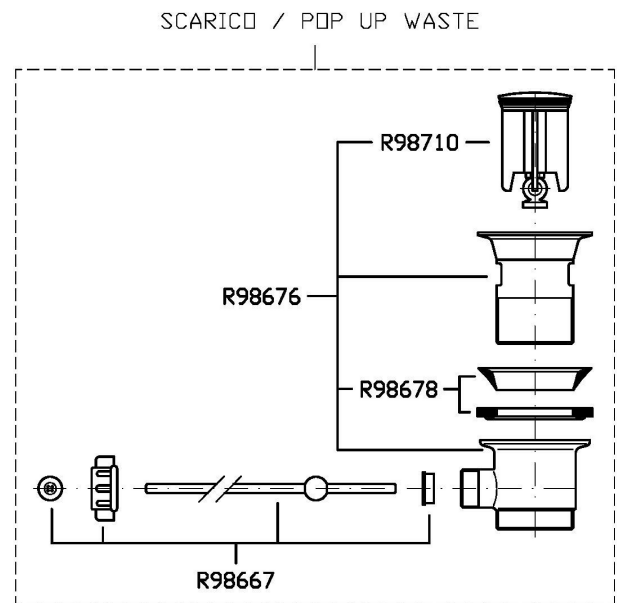

Single lever basin mixer with aerator, 1 ¼" pop-up waste, flexible tails.
Water Saving - water flow rate of 6 l/min or less.

Finiture / Finishes

		C3		C8		C40		C41		C50		C51		N1
Cromo / Chrome	Nickel Spazzolato / Brushed Nickel		Nickel Lucido / Polished Nickel		Oro / Gold		Oro spazzolato / Brushed Gold		Metal Black / Metal Black		Metal Black spazzolato / Brushed Metal Black		Nero Opaco Goffrato / Embossed Matt Black	

MEDAMEDA

ZMM710

Disegno Complessivo / Overall Drawing

MEDAMEDA

ZMM710

Esplosi / Exploded

MEDAMEDA

ZMM710 Portate / Flowrates (lt/min)

PRESSIONE PRESSURE	1 BAR	2 BAR	3 BAR	4 BAR	5 BAR
P1 LAVABO BASIN	3,7	4,9	5	5,1	5,2
P2					
P3					
P4					
P5					

MEDAMEDA

ZMM710 Pesì e Misure / Weights and Sizes

Peso (Kg) Weight (lb)	1,85 (Kg)	4,08 (lb)
Volume test (dc3) - (in3)	7,50 (dc3)	457,68 (in3)
h (mm) - (in)	90,00 (mm)	3,54 (in)
L1 (mm) - (in)	250,00 (mm)	9,84 (in)
L2 (mm) - (in)	333,00 (mm)	13,11 (in)