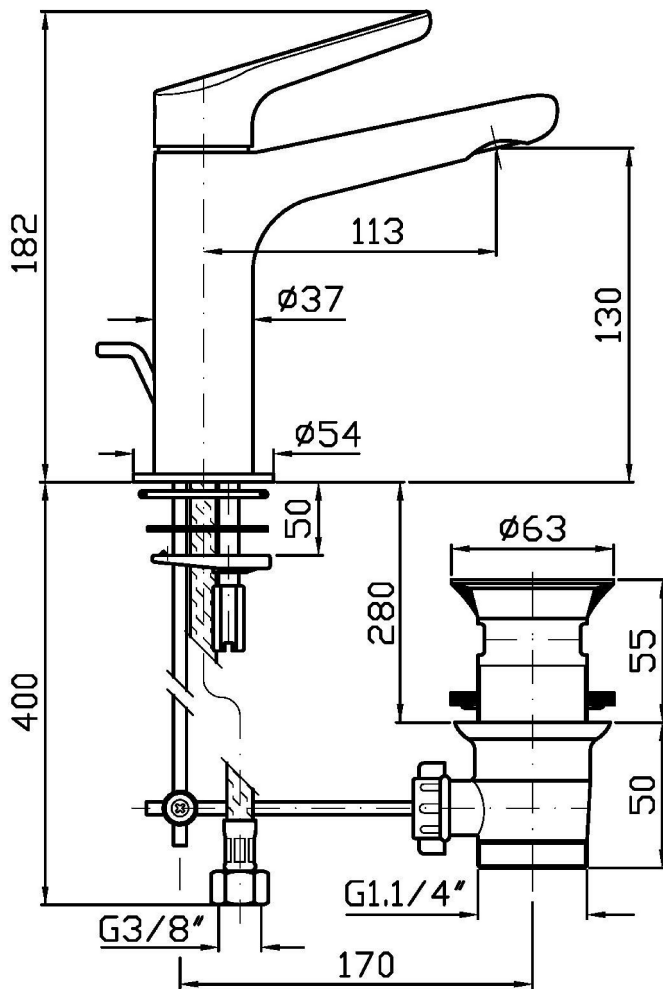

MEDAMEDA

ZMM710

Disegno Complessivo / Overall Drawing