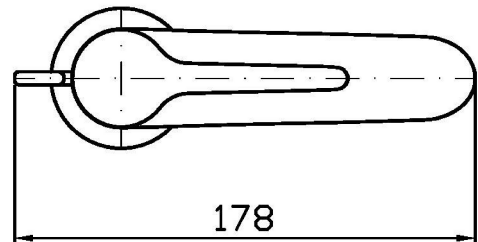

Single lever basin mixer with aerator, 1 ¼" pop-up waste, flexible tails.
Water Saving - water flow rate of 6 l/min or less.

Finiture / Finishes

		C3		C8		C40		C41		C50		C51		N1
Cromo / Chrome	Nickel Spazzolato / Brushed Nickel		Nickel Lucido / Polished Nickel		Oro / Gold		Oro spazzolato / Brushed Gold		Metal Black / Metal Black		Metal Black spazzolato / Brushed Metal Black		Nero Opaco Goffrato / Embossed Matt Black	

MEDAMEDA

ZMM710

Disegno Complessivo / Overall Drawing

MEDAMEDA

ZMM710

Esplosi / Exploded

MEDAMEDA

ZMM710 Portate / Flowrates (lt/min)

PRESSIONE PRESSURE	1 BAR	2 BAR	3 BAR	4 BAR	5 BAR
P1 LAVABO BASIN	3,7	4,9	5	5,1	5,2
P2					
P3					
P4					
P5					

MEDAMEDA

ZMM710 Pesì e Misure / Weights and Sizes

Peso (Kg) Weight (lb)	1,85 (Kg)	4,08 (lb)
Volume test (dc3) - (in3)	7,50 (dc3)	457,68 (in3)
h (mm) - (in)	90,00 (mm)	3,54 (in)
L1 (mm) - (in)	250,00 (mm)	9,84 (in)
L2 (mm) - (in)	333,00 (mm)	13,11 (in)