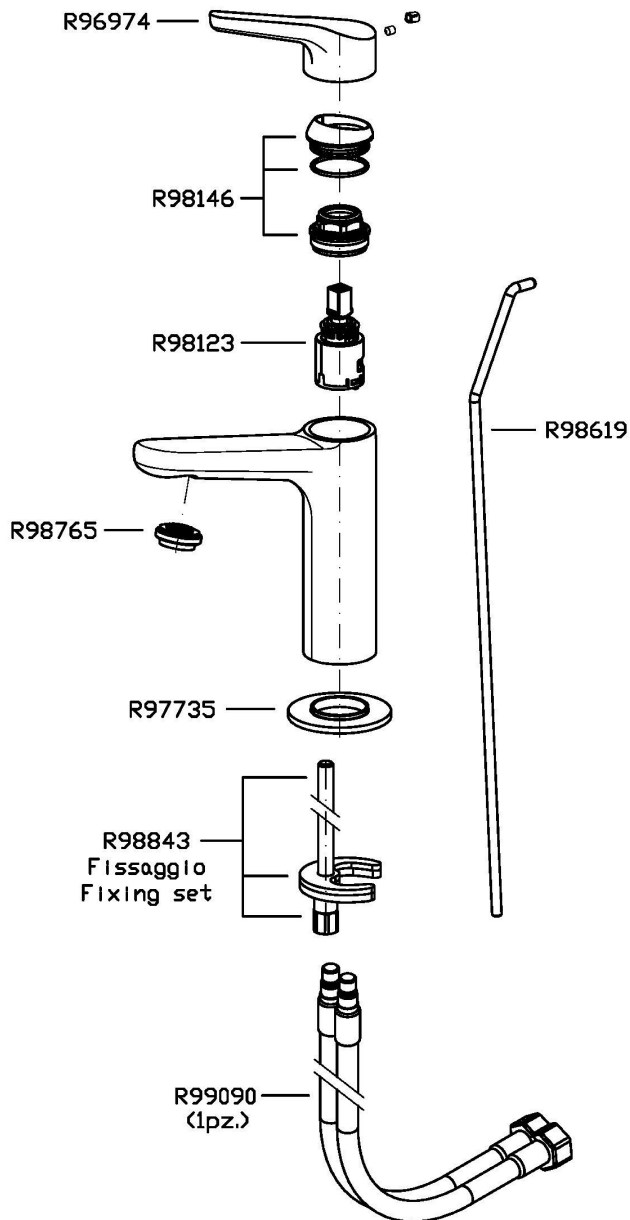

Single lever basin mixer with aerator, 1 ¼" pop-up waste, flexible tails.
Water Saving - water flow rate of 6 l/min or less.

Finiture / Finishes

		C3		C8		C40		C41		C50		C51		N1
Cromo / Chrome	Nickel Spazzolato / Brushed Nickel		Nickel Lucido / Polished Nickel		Oro / Gold		Oro spazzolato / Brushed Gold		Metal Black / Metal Black		Metal Black spazzolato / Brushed Metal Black		Nero Opaco Goffrato / Embossed Matt Black	

MEDAMEDA

ZMM710

Disegno Complessivo / Overall Drawing

MEDAMEDA

ZMM710

Esplosi / Exploded

MEDAMEDA

ZMM710 Portate / Flowrates (lt/min)

PRESSIONE PRESSURE	1 BAR	2 BAR	3 BAR	4 BAR	5 BAR
P1 LAVABO BASIN	3,7	4,9	5	5,1	5,2
P2					
P3					
P4					
P5					

MEDAMEDA

ZMM710 Pesì e Misure / Weights and Sizes

Peso (Kg) Weight (lb)	1,85 (Kg)	4,08 (lb)
Volume test (dc3) - (in3)	7,50 (dc3)	457,68 (in3)
h (mm) - (in)	90,00 (mm)	3,54 (in)
L1 (mm) - (in)	250,00 (mm)	9,84 (in)
L2 (mm) - (in)	333,00 (mm)	13,11 (in)