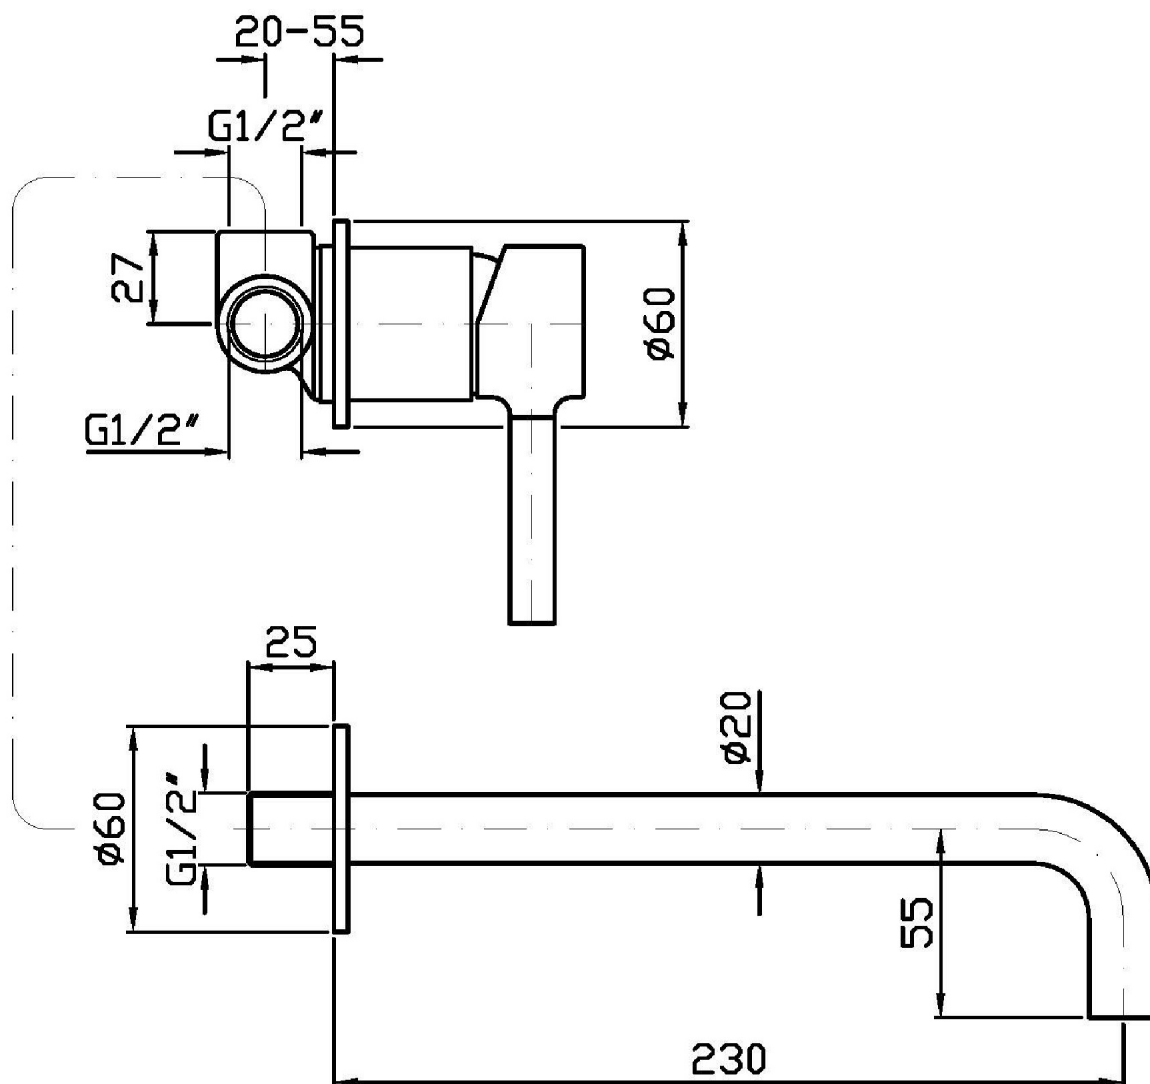

PAN

ZP6123

Disegno Complessivo / Overall Drawing