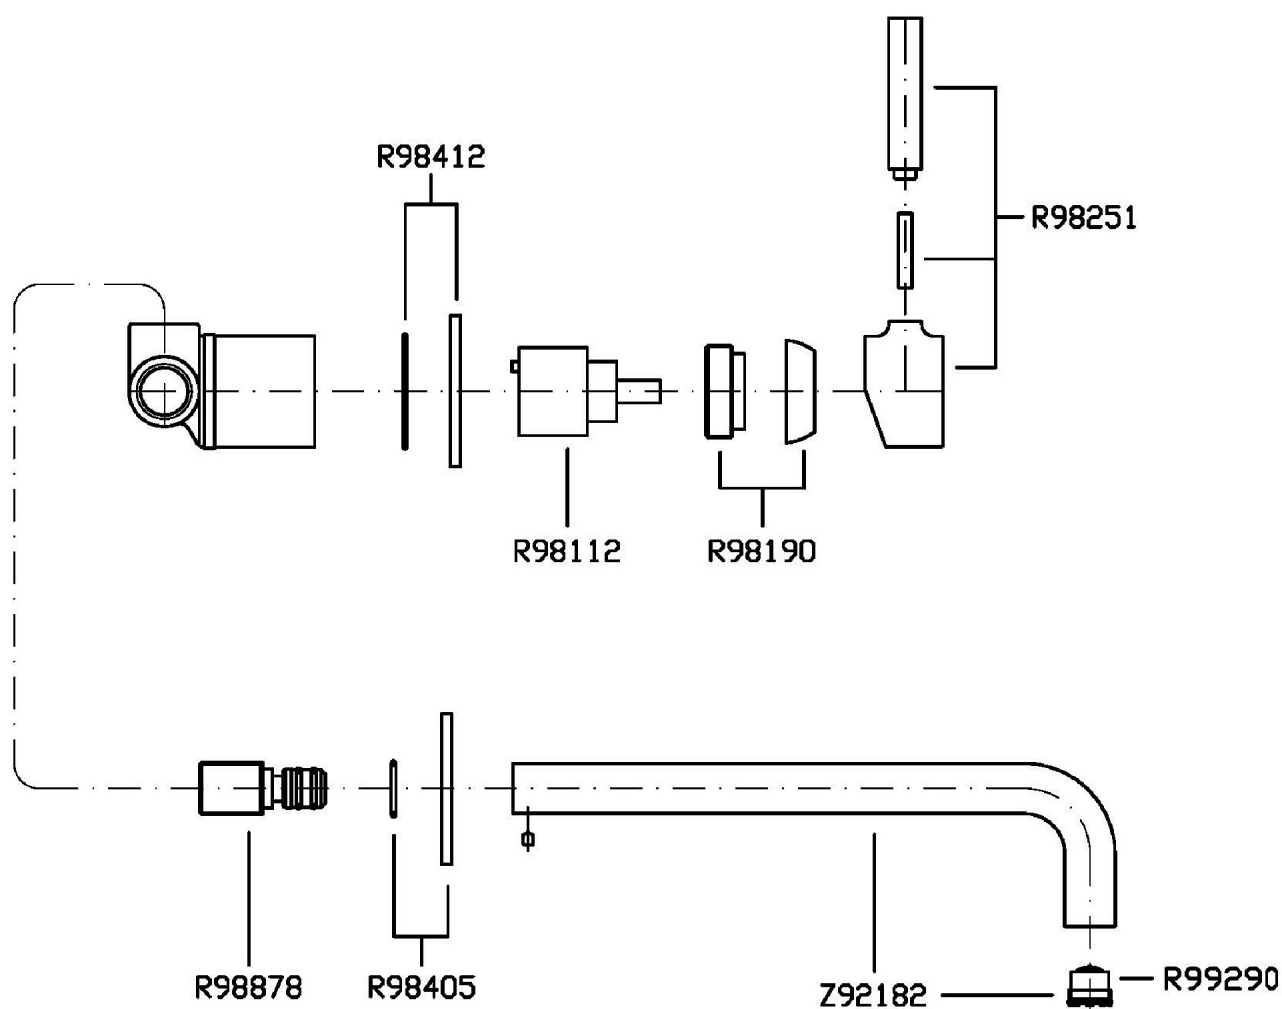

Marchio / Brand ZUCCHETTI

Classe / Class

PAN

PAN

ZP6123

Esplosi / Exploded