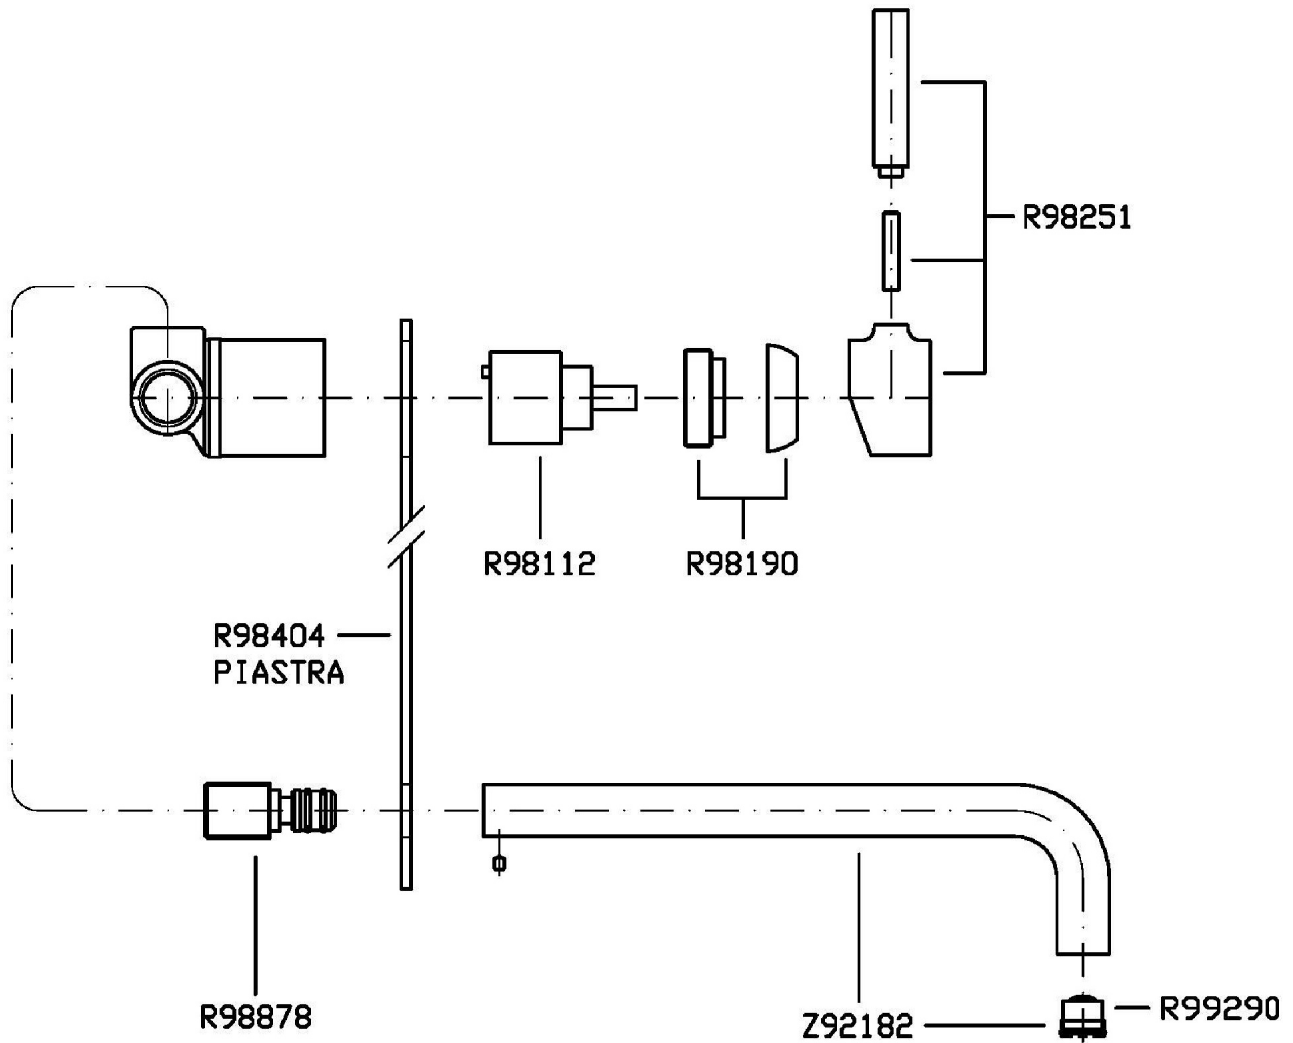

PAN

ZP6124

Esplosi / Exploded