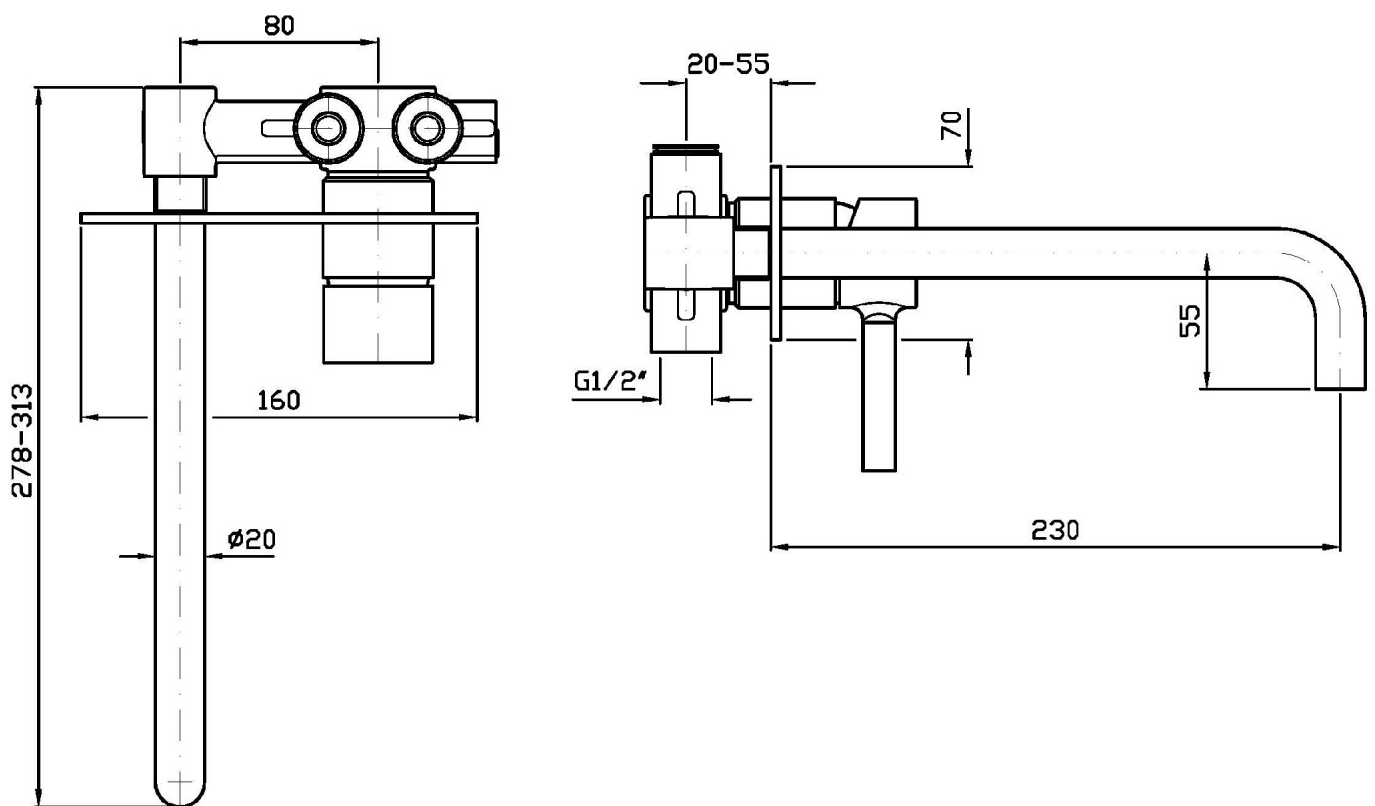

PAN

ZP6124

Disegno Complessivo / Overall Drawing