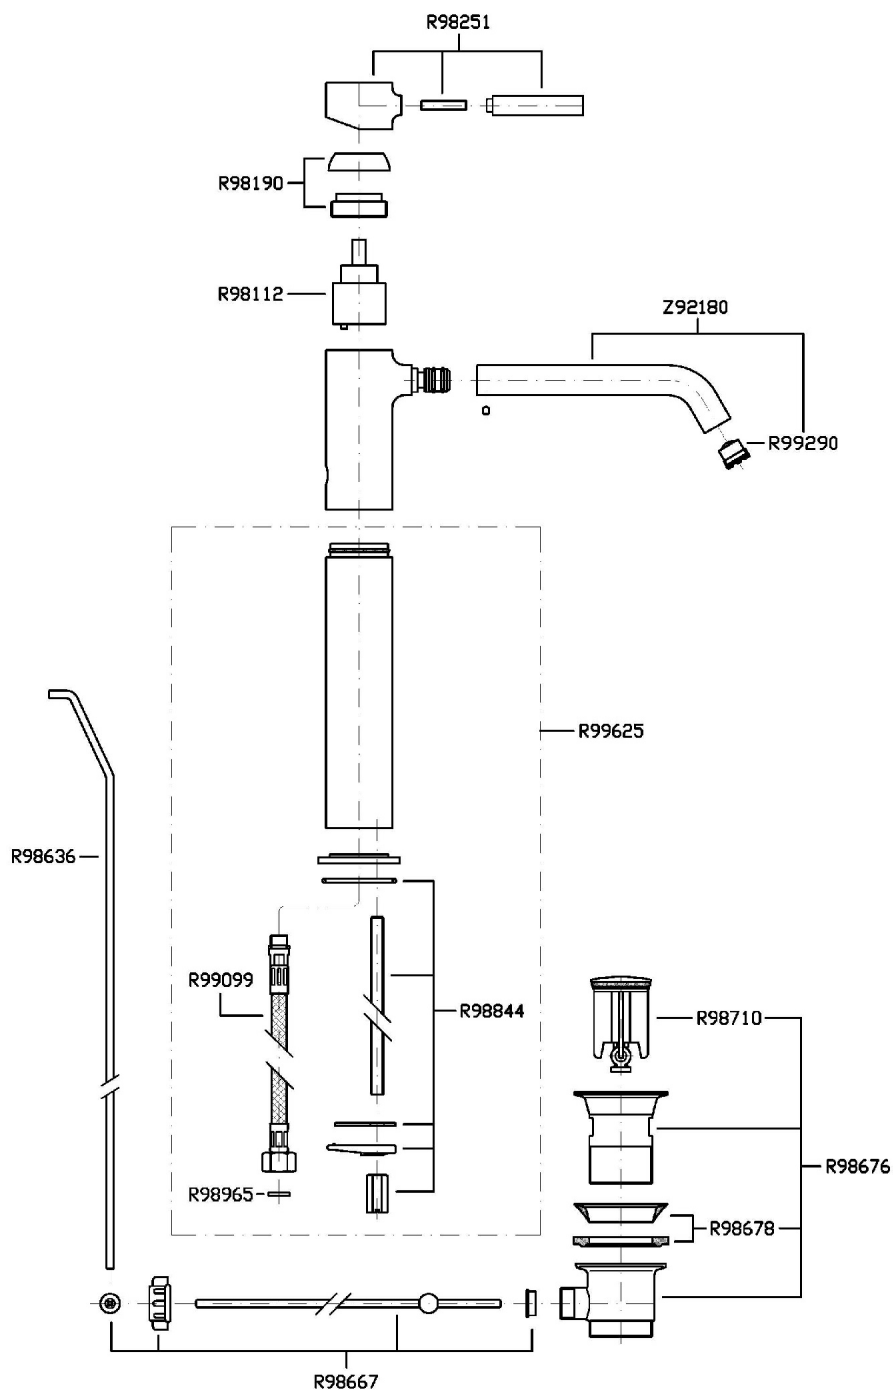

PAN

ZP6218

Esplosi / Exploded