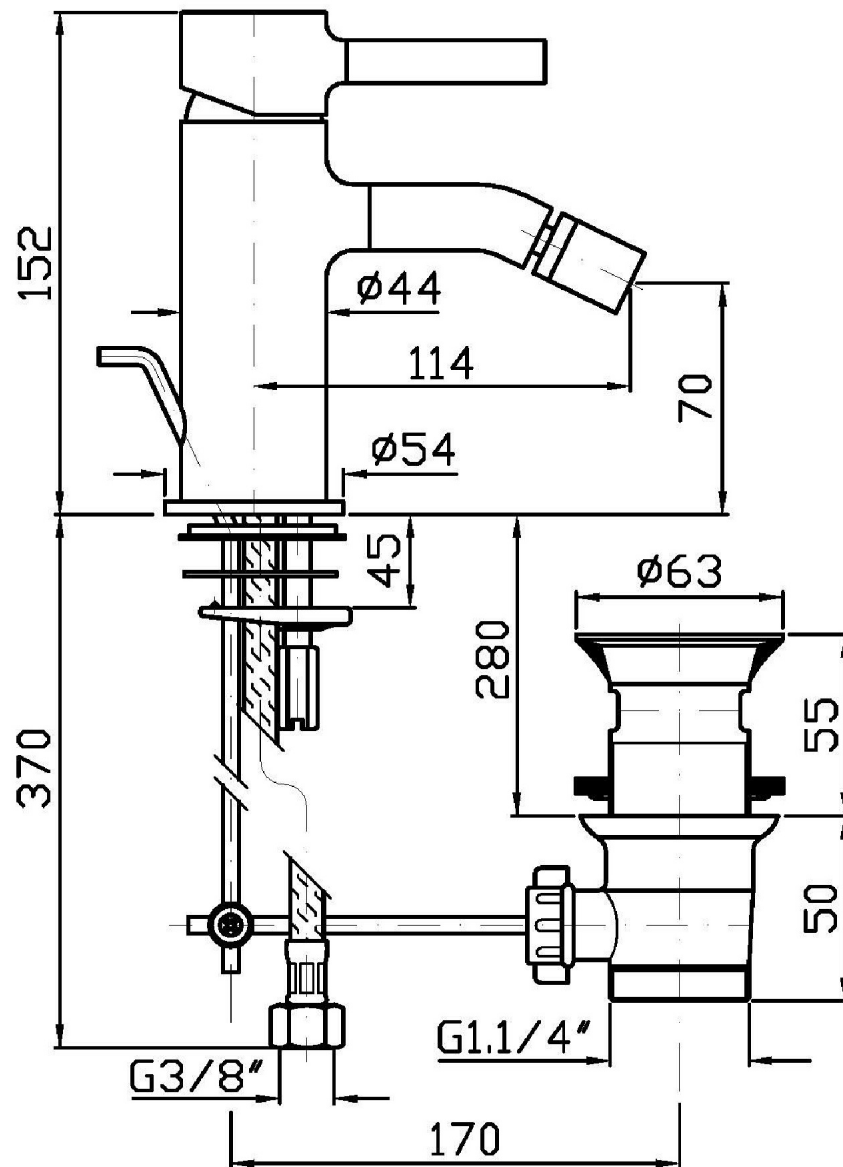

PAN

ZP6332

Disegno Complessivo / Overall Drawing