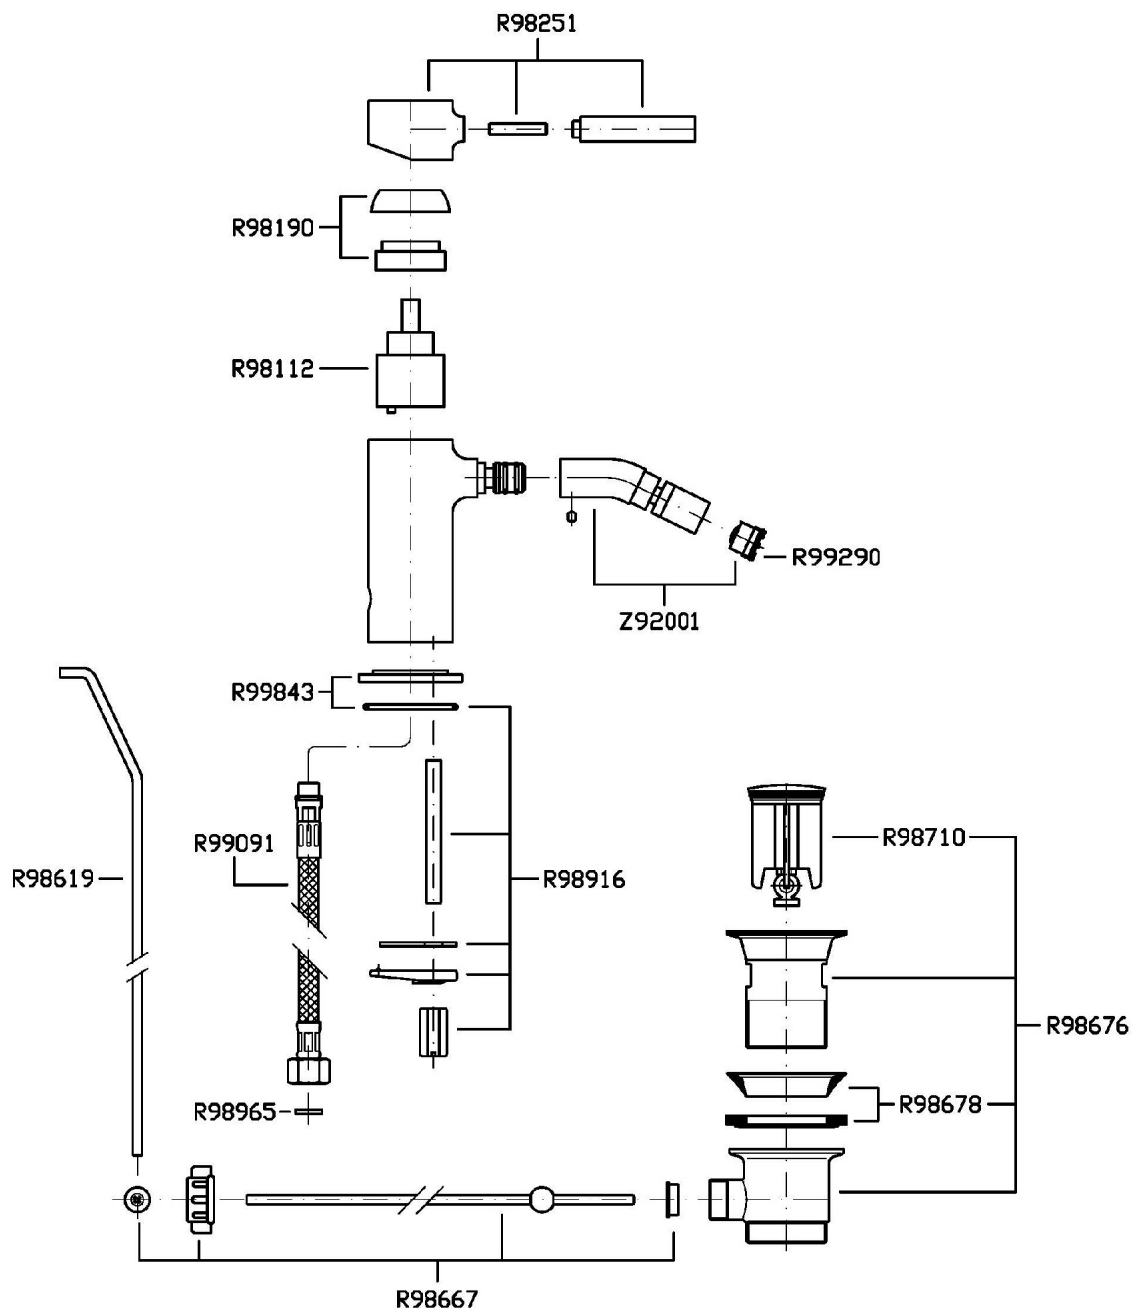

PAN

ZP6332

Esplosi / Exploded