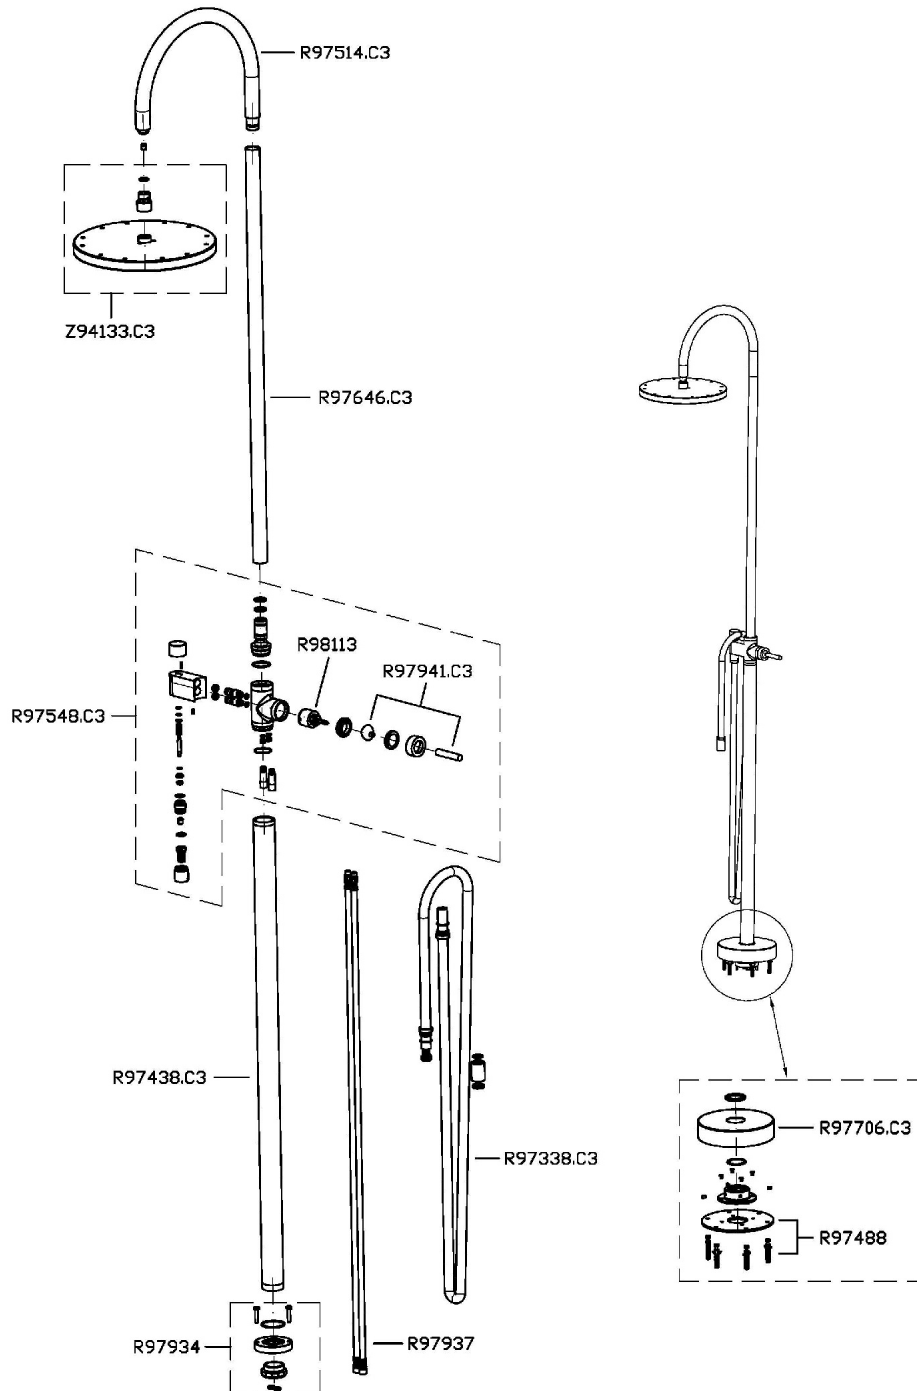

Free standing shower column in stainless steel specific for outdoor use. Water connection and fixing on the floor with built-in part. Rain anti-limestone shower head, 300mm. Joystick mixer with 35 mm cartridge. Elastomer footwasher hose operated by diverter.

## SHOWER

ZP8087.C3

Disegno Complessivo / Overall Drawing

## SHOWER

ZP8087.C3

Esplosi / Exploded

## SHOWER

ZP8087.C3 Pesì e Misure / Weights and Sizes

Peso ( Kg ) Weight ( lb )	15,90 ( Kg )	35,05 ( lb )
Volume test ( dc3 ) - ( in3 )	114,56 ( dc3 )	6990,88 ( in3 )
h ( mm ) - ( in )	240,00 ( mm )	9,45 ( in )
L1 ( mm ) - ( in )	430,00 ( mm )	16,93 ( in )
L2 ( mm ) - ( in )	1110,00 ( mm )	43,70 ( in )