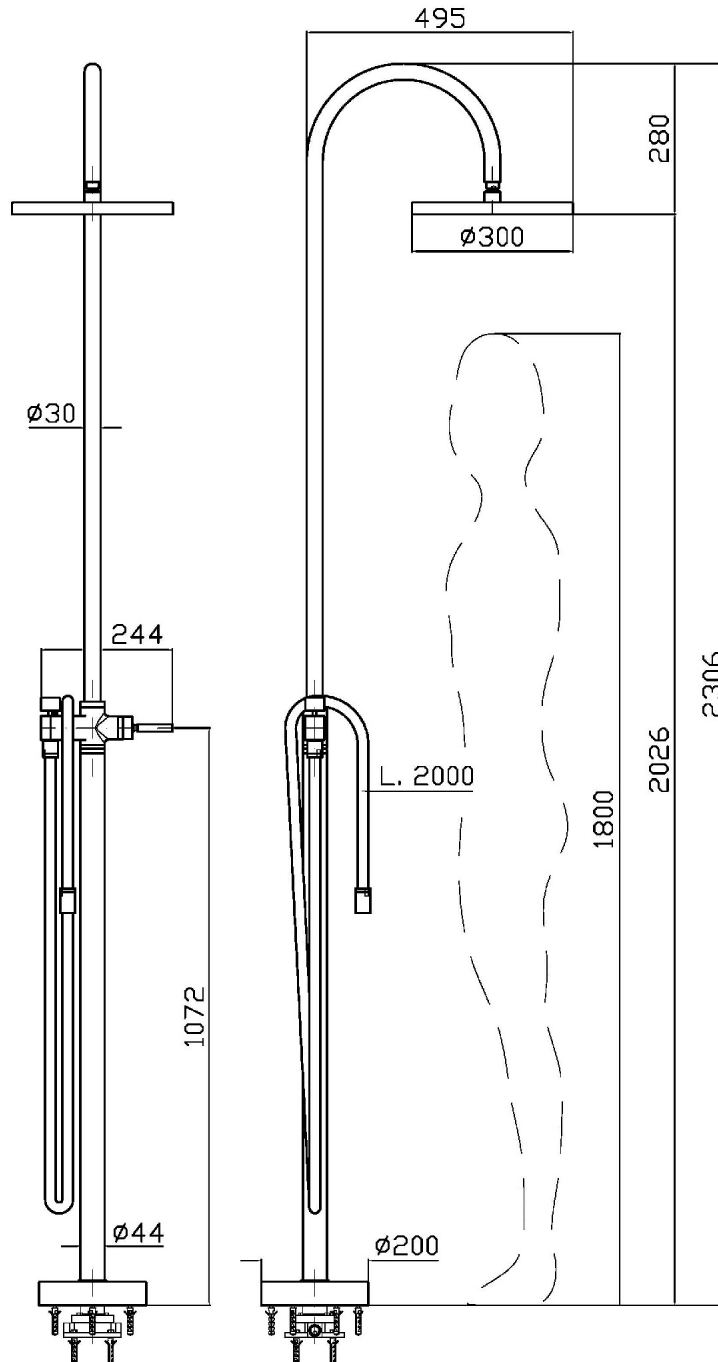

Free standing shower column in stainless steel specific for outdoor use. Water connection and fixing on the floor with built-in part. Rain anti-limestone shower head, 300mm. Joystick mixer with 35 mm cartridge. Elastomer footwasher hose operated by diverter.

## SHOWER

ZP8087.C3

Disegno Complessivo / Overall Drawing

## SHOWER

ZP8087.C3

Esplosi / Exploded

## SHOWER

ZP8087.C3 Pesì e Misure / Weights and Sizes

Peso ( Kg ) Weight ( lb )	15,90 ( Kg )	35,05 ( lb )
Volume test ( dc3 ) - ( in3 )	114,56 ( dc3 )	6990,88 ( in3 )
h ( mm ) - ( in )	240,00 ( mm )	9,45 ( in )
L1 ( mm ) - ( in )	430,00 ( mm )	16,93 ( in )
L2 ( mm ) - ( in )	1110,00 ( mm )	43,70 ( in )