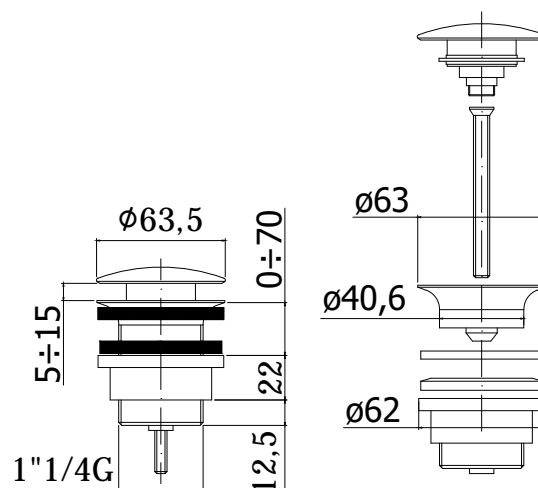

COLLECTION

light exclusive edition

PRODUCT IMAGE

TECHNICAL DRAWING

DESCRIPTION

1"1/4G Clic-Clac press top waste complete with:

- waste h60mm
- overflow
- locking screw and connection

ART.

ZSCA 050 . .
adjustable from 0 to 70mm

FINISHES

ZSCA
CR - chrome plated
ST - steel looking finish
WG - WHITE GOLD finish
HG - HONEY GOLD finish
HGSP - BRUSHED HONEY GOLD finish
ROSE - ROSÉ GOLD finish
NKN - BLACK NICKEL finish
NKNSP - BRUSHED BLACK NICKEL finish
NO - matt black