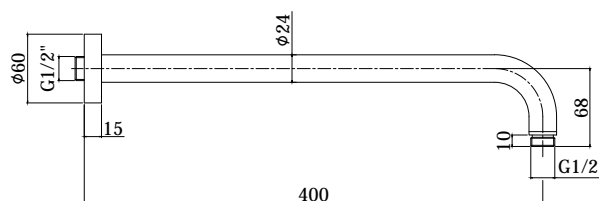

## DESCRIPTION

Luxury shower arm complete with:

- round wall plate - Ø60mm
- 1/2"G connections