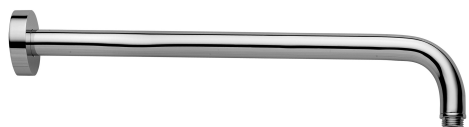

COLLECTION

light exclusive edition

PRODUCT IMAGE