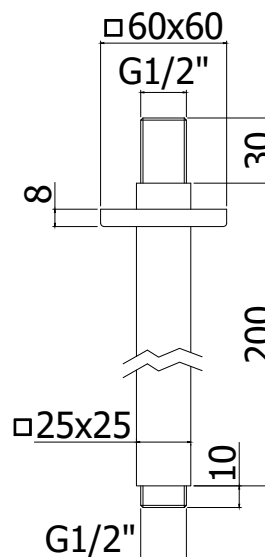

COLLECTION

soffioni - shower heads

PRODUCT IMAGE

TECHNICAL DRAWING

DESCRIPTION

Ceiling metal shower arm complete with:

- square wall plate - 60x60mm
- 1/2"G connections

ART.

ZSOF 118

with length l. 120mm

ZSOF 119

with length l. 200mm

ZSOF 076

SQUARE wall plate - 60x60mm

FINISHES

ZSOF