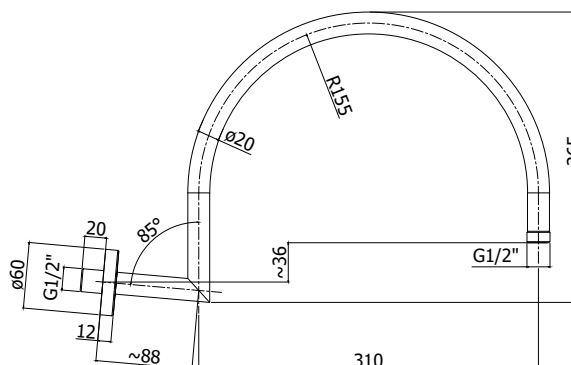

## DESCRIPTION

Arched shower arm complete with:

- round wall plate - Ø60mm
- 1/2"G connections

### ZSOF 133

with length l. 400mm